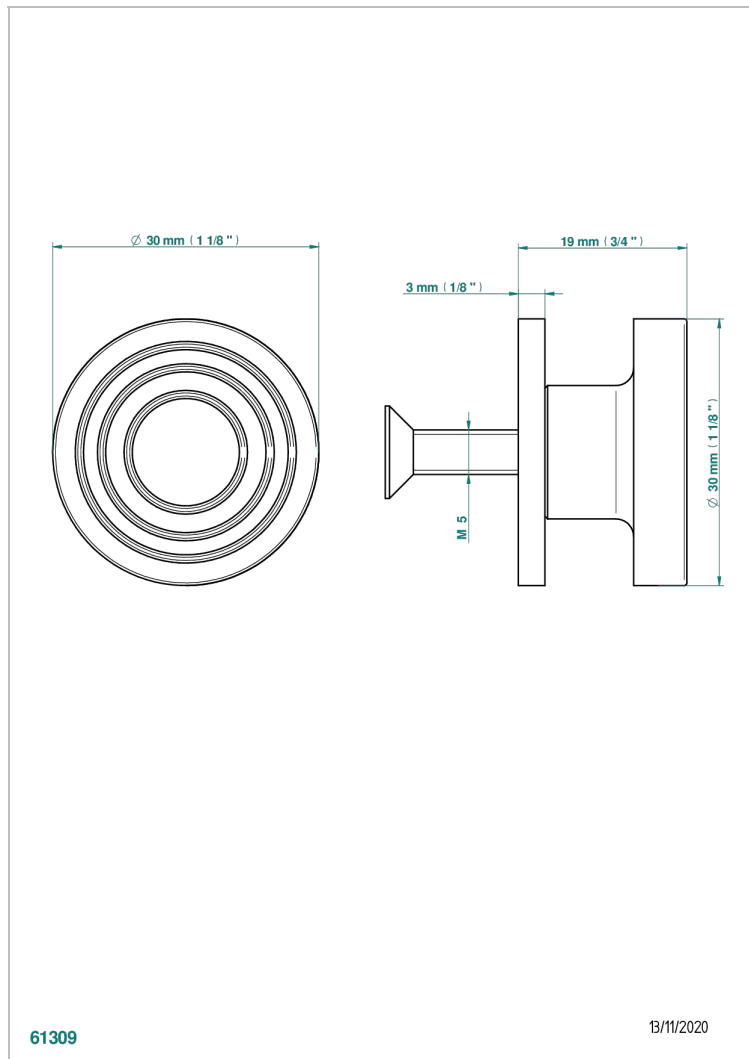

# GRAND CENTRAL BLACK ONYX WITH LEVER

U9N-26BP

Medium size knob

## CHARACTERISTIC

- Grand central Black Onyx with lever
- Medium size knob