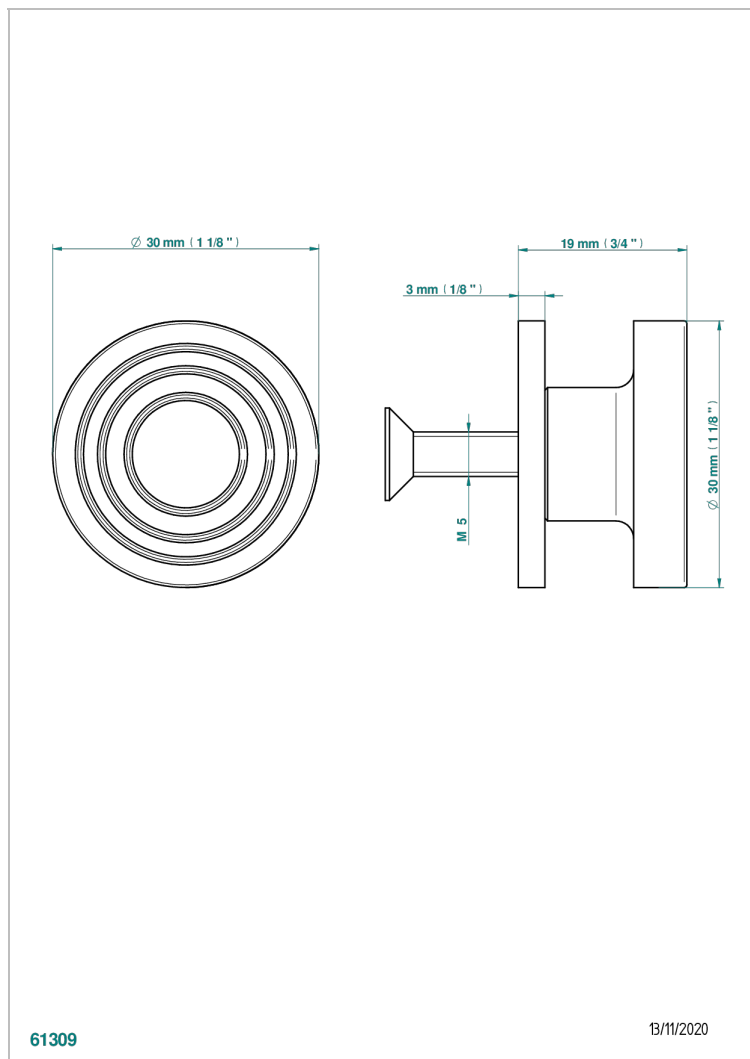

GRAND CENTRAL BLACK ONYX WITH LEVER

U9N-26BP

中号按钮

THG[®]
PARIS

特色

- Grand central Black Onyx with lever
- 中号按钮

可选饰面

Black ceram - D30
Blush PVD - H62
Graphite PVD - H64
Matt Umber PVD - H67
Matt blush PVD - H60
Matt graphite PVD - H65