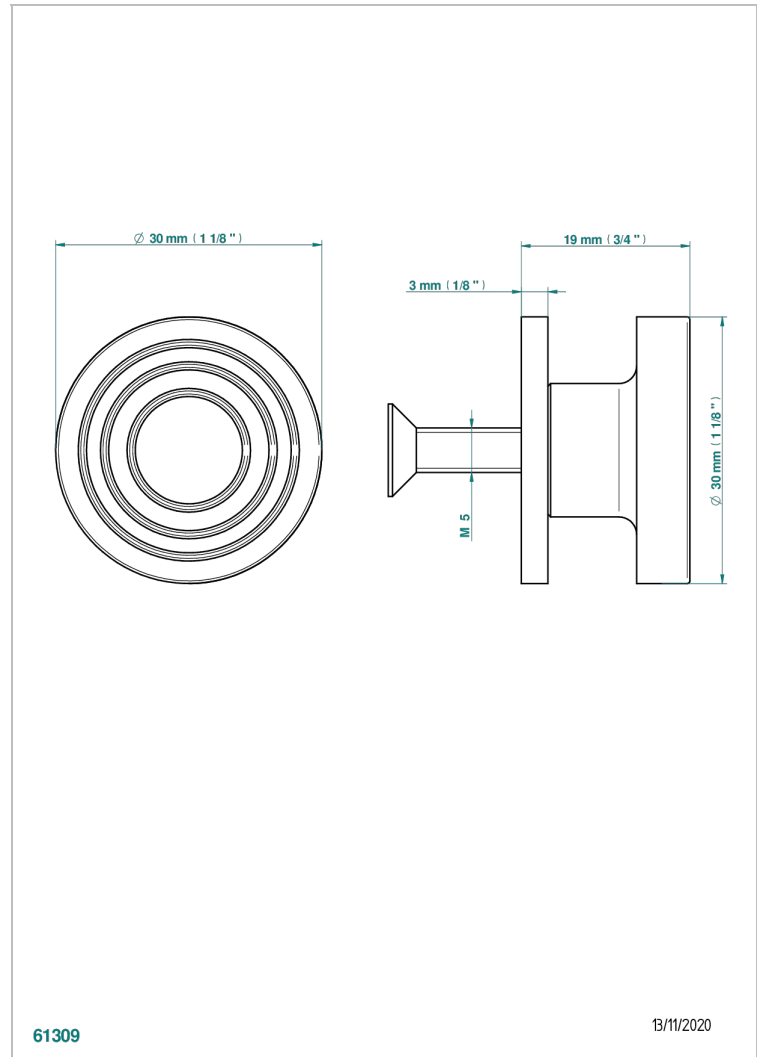

GRAND CENTRAL BLACK ONYX

U9M-26BP

Medium size knob

THG[®]
PARIS

CHARACTERISTIC

- Grand central Black Onyx
- Medium size knob

AVAILABLE FINITIONS

Antique nickel - H28
Black ceram - D30
Blush PVD - H62
Brass color PVD - H49
Brown bronze color PVD - F33
Gold color PVD - H52