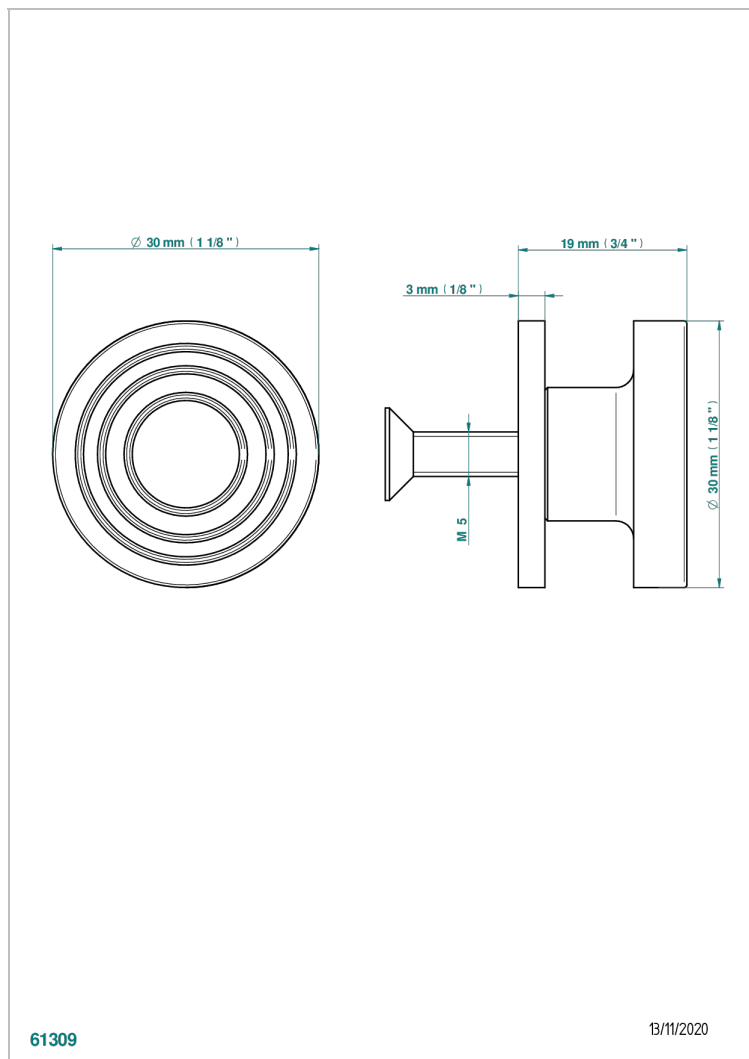

GRAND CENTRAL METAL WITH LEVER HANDLES

U9L-26BP

Medium size knob

THG[®]
PARIS

CHARACTERISTIC

- Grand central Metal with lever handles
- Medium size knob

AVAILABLE FINITIONS

Black ceram - D30
Blush PVD - H62
Brass color PVD - H49
Brown bronze color PVD - F33
Chrome polished - A02
Copper antique matt, coated - H07