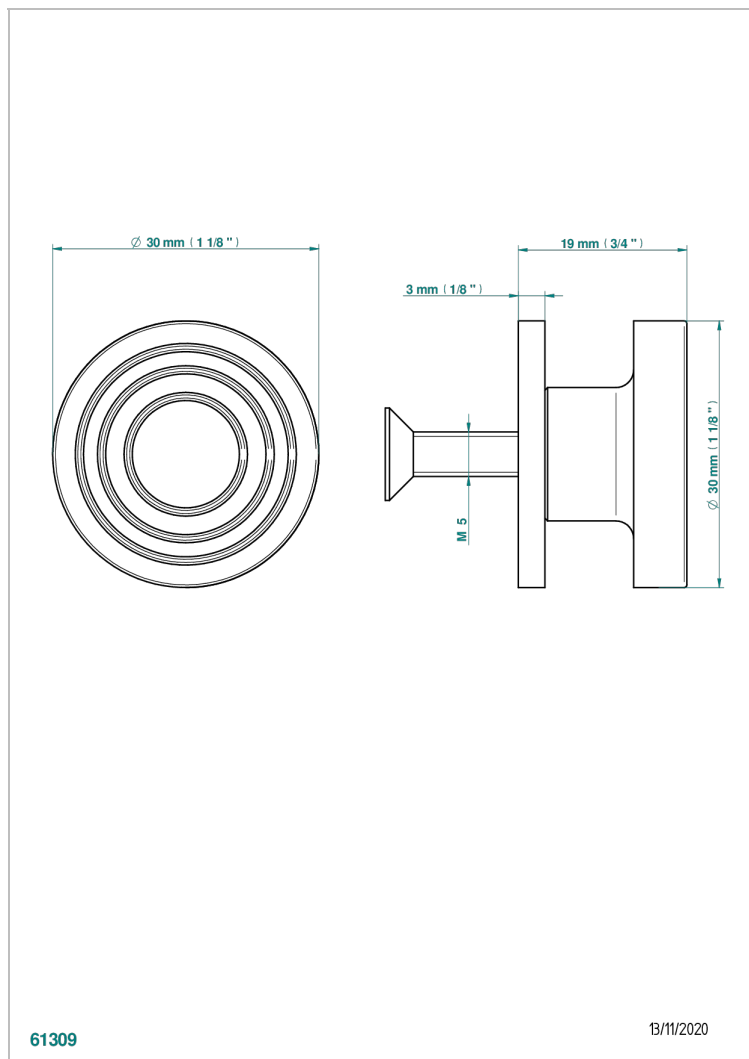

# GRAND CENTRAL METAL WITH LEVER

U9L-26BP

Medium size knob

THG<sup>®</sup>  
PARIS

## CHARACTERISTIC

- Grand central Metal with lever
- Medium size knob