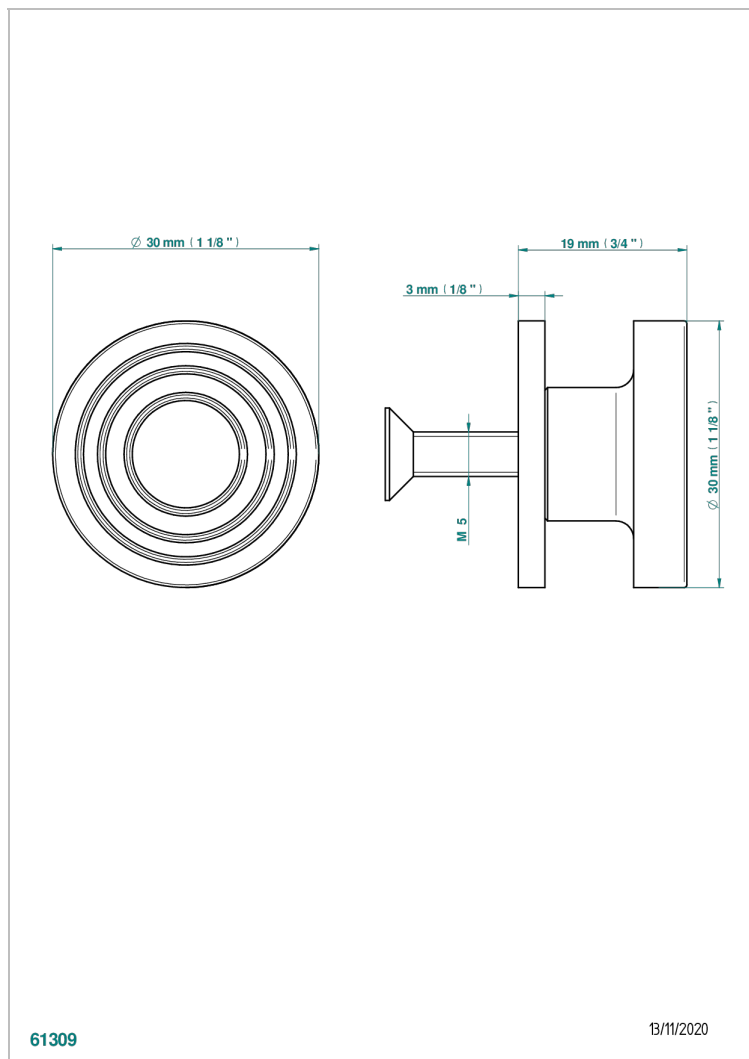

GRAND CENTRAL METAL WITH LEVER

U9L-26BP

Medium size knob

THG[®]
PARIS

CHARACTERISTIC

- Grand central Metal with lever
- Medium size knob

AVAILABLE FINITIONS

Antique nickel - H28
Black ceram - D30
Blush PVD - H62
Brass color PVD - H49
Brown bronze color PVD - F33
Gold color PVD - H52