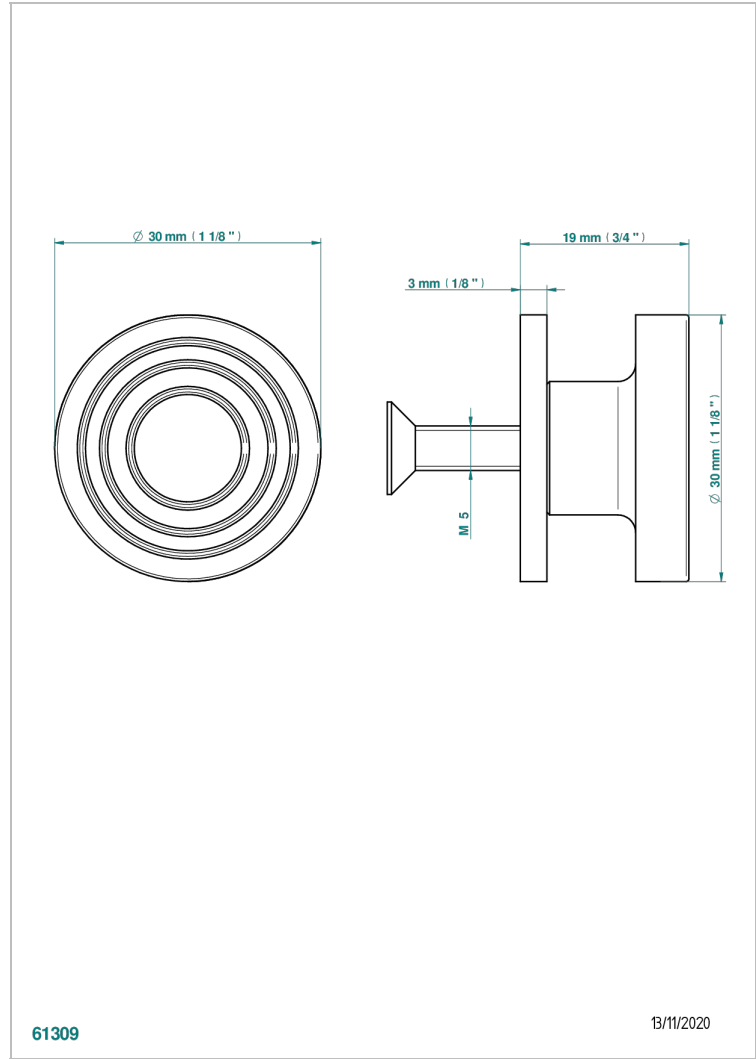

GRAND CENTRAL METAL WITH LEVER

U9L-26BP

中号按钮

THG[®]
PARIS

特色

- Grand central Metal with lever
- 中号按钮

可选饰面

Black ceram - D30
Blush PVD - H62
Graphite PVD - H64
Matt Umber PVD - H67
Matt blush PVD - H60
Matt graphite PVD - H65