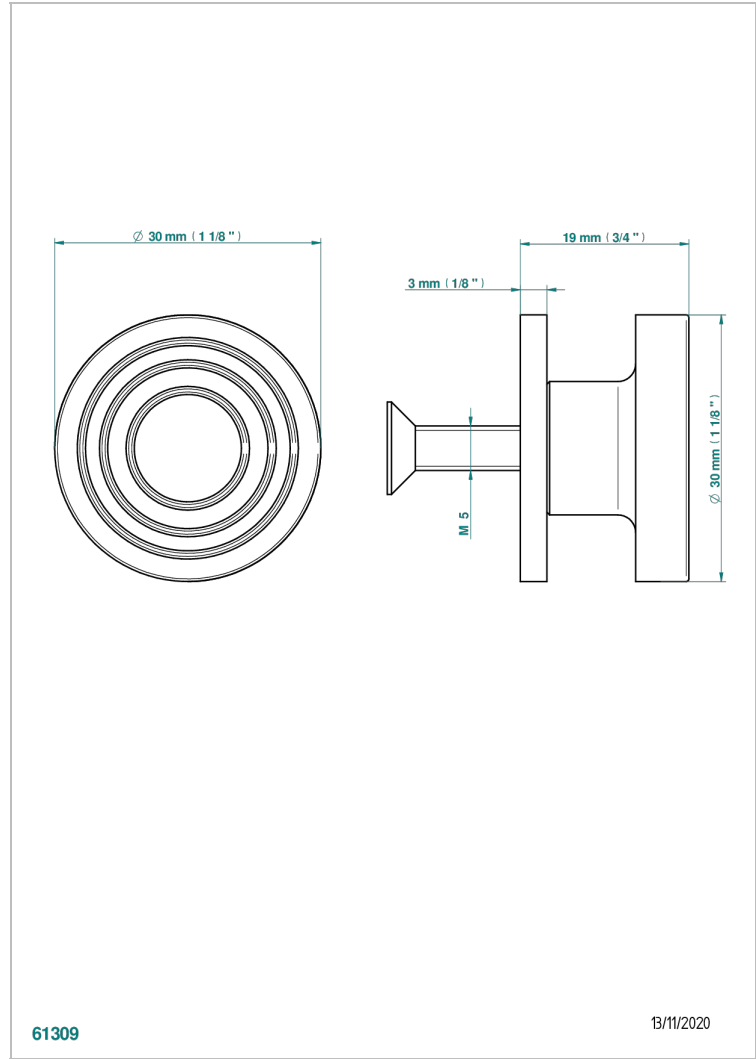

GRAND CENTRAL METAL

U9K-26BP

Medium size knob

CHARACTERISTIC

- Grand central Metal
- Medium size knob

AVAILABLE FINITIONS

Black ceram - D30
Blush PVD - H62
Brass color PVD - H49
Brown bronze color PVD - F33
Chrome polished - A02
Copper antique matt, coated - H07