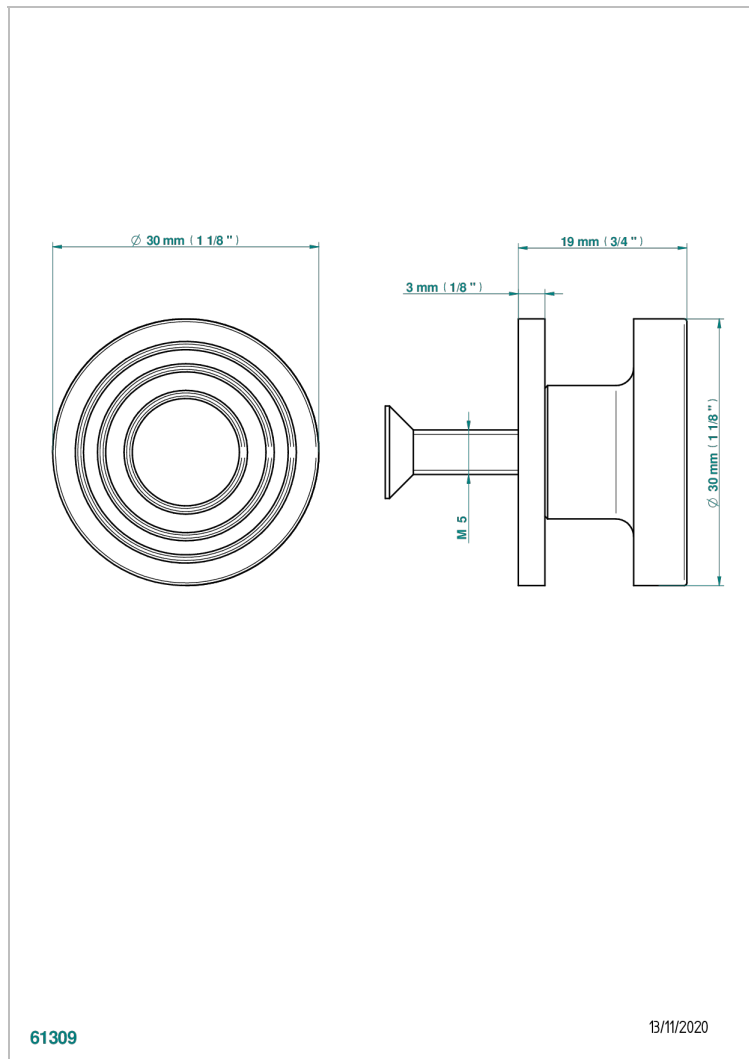

GRAND CENTRAL METAL

U9K-26BP

Medium size knob

THG[®]
PARIS

CHARACTERISTIC

- Grand central Metal
- Medium size knob

AVAILABLE FINITIONS

Antique nickel - H28
Black ceram - D30
Blush PVD - H62
Brass color PVD - H49
Brown bronze color PVD - F33
Gold color PVD - H52