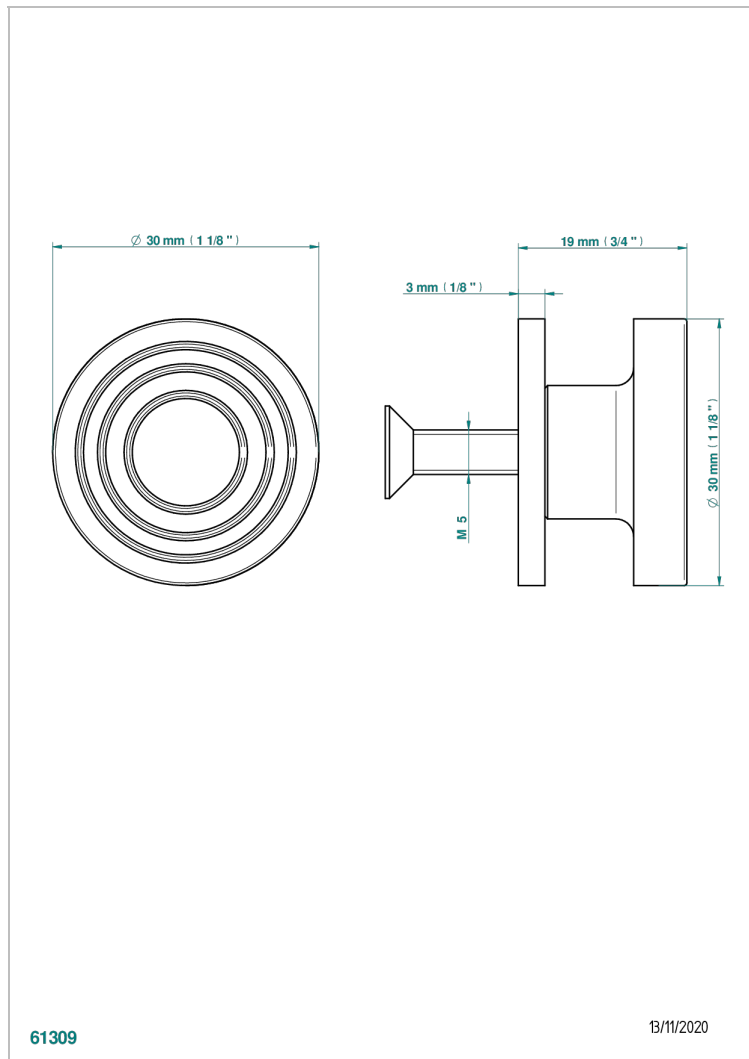

# GRAND CENTRAL METAL

U9K-26BP

Medium size knob

THG<sup>®</sup>  
PARIS

## CHARACTERISTIC

- Grand central Metal
- Medium size knob