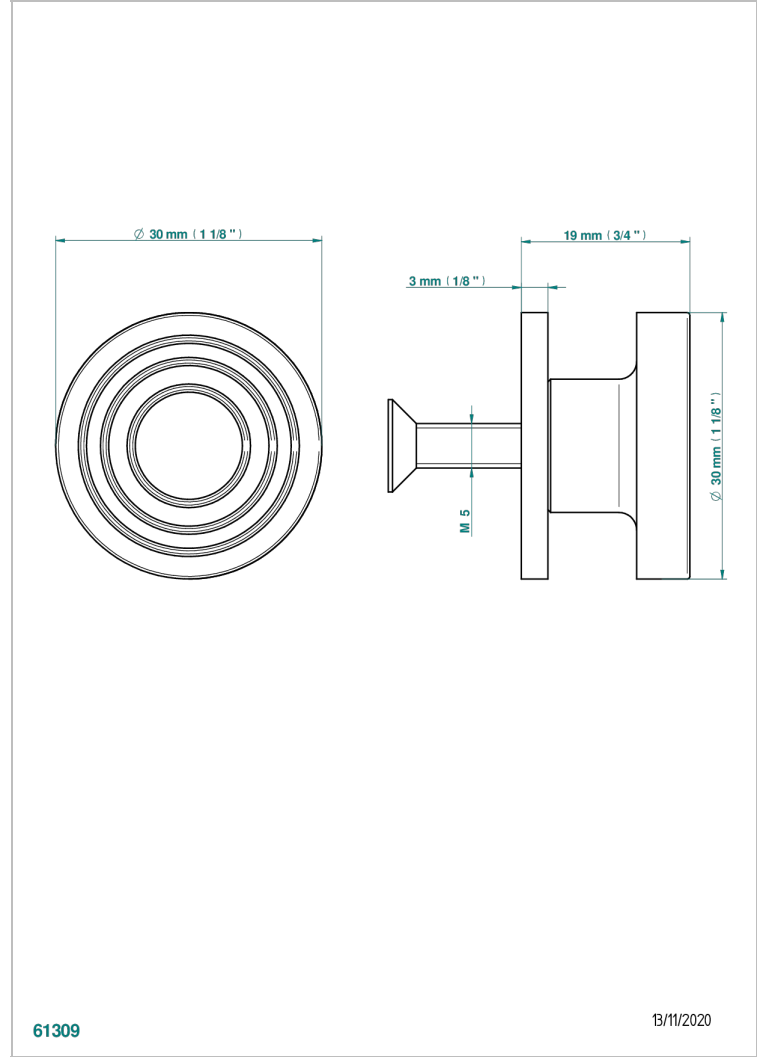

WEST COAST WITH GUILLOCHE DECOR WITH LEVER HANDLES

U9D-26BP

Medium size knob

CHARACTERISTIC

- West coast with Guilloché decor with lever handles
- Medium size knob

AVAILABLE FINITIONS

Black ceram - D30
Blush PVD - H62
Brass color PVD - H49
Brown bronze color PVD - F33
Chrome polished - A02
Copper antique matt, coated - H07

Matt nickel (American satin) - C01
Matt nickel color PVD - H56
Natural smoked Brass - A13
Nickel antique / Sovereign - H28
Nickel color PVD - H55
Nickel polished - B01

Polished chrome with gold inlay - GA1
Soft gold - F30
Soft matt gold - F31
Umber PVD - H66