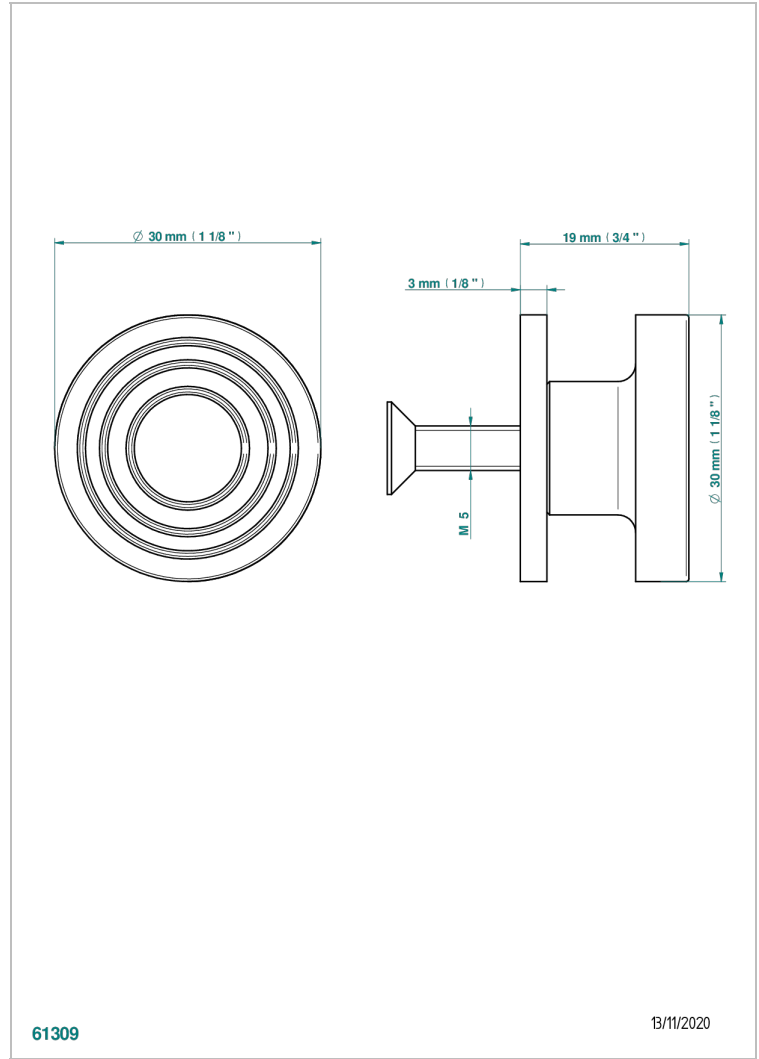

WEST COAST WITH GUILLOCHE DECOR WITH LEVER

U9D-26BP

Medium size knob

THG[®]
PARIS

CHARACTERISTIC

- West coast with Guilloché decor with lever
- Medium size knob

AVAILABLE FINITIONS

Antique nickel - H28
Black ceram - D30
Blush PVD - H62
Brass color PVD - H49
Brown bronze color PVD - F33
Gold color PVD - H52