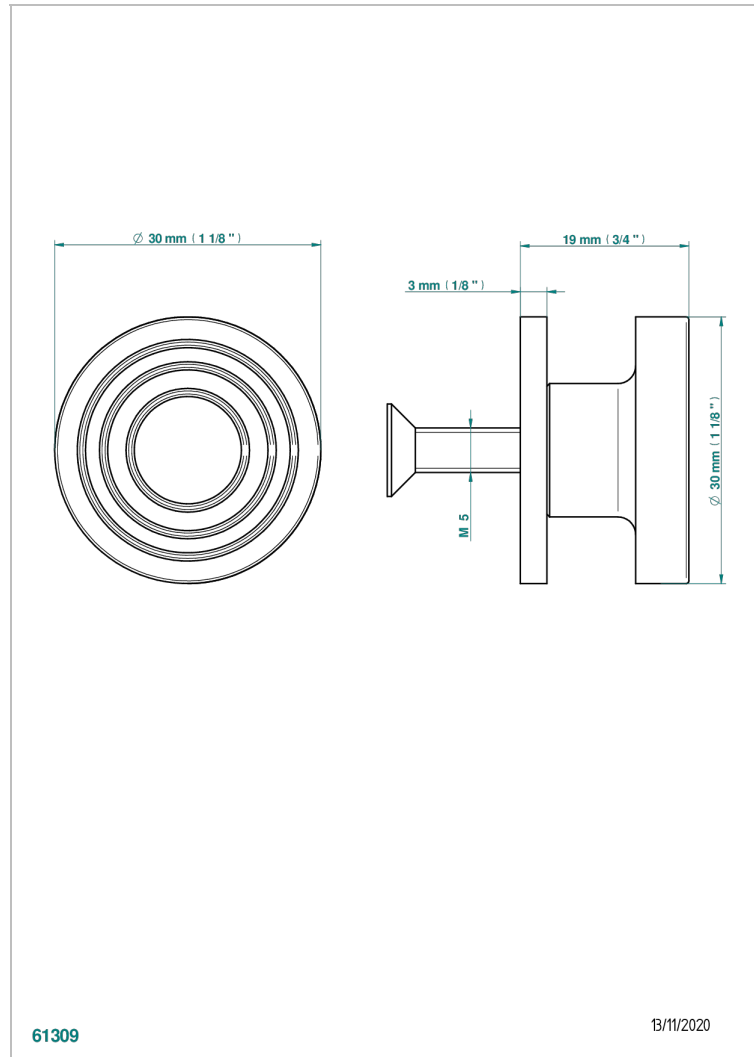

WEST COAST WITH GUILLOCHE DECOR WITH LEVER

U9D-26BP

Medium size knob

THG[®]
PARIS

CHARACTERISTIC

- West coast with Guilloché decor with lever
- Medium size knob

AVAILABLE FINITIONS

Antique nickel - H28
Black ceram - D30
Blush PVD - H62
Brass color PVD - H49
Brown bronze color PVD - F33
Gold color PVD - H52