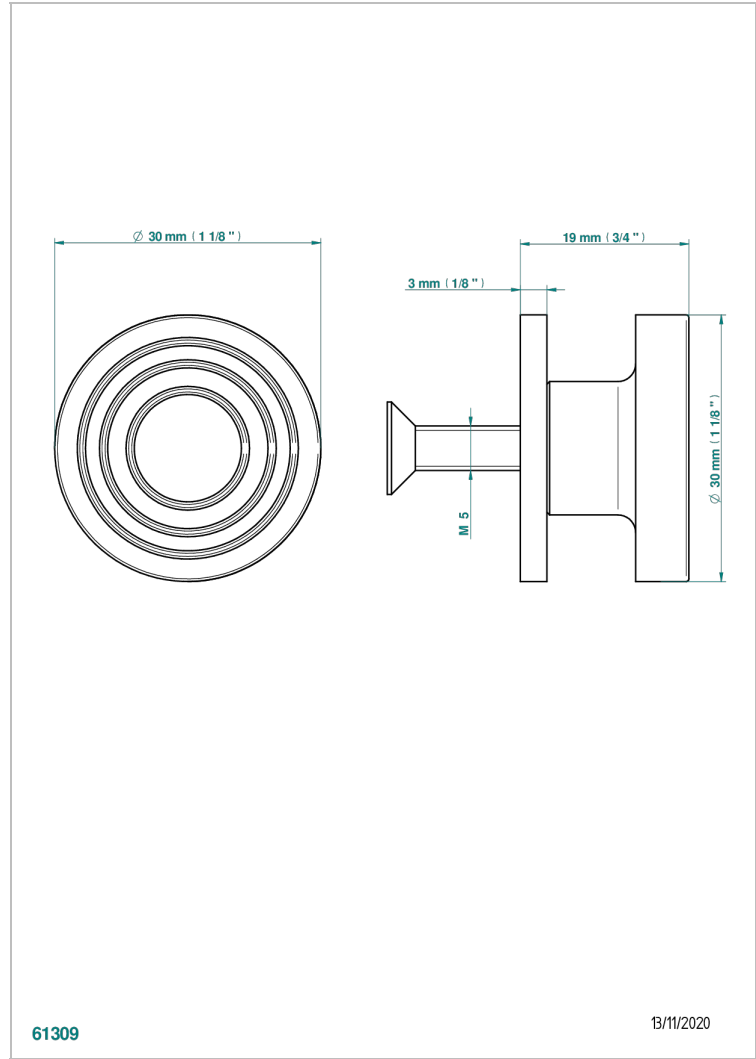

WEST COAST WITH GUILLOCHE DECOR WITH LEVER

U9D-26BP

Mittelgroßer Knopf

THG[®]
PARIS

EIGENSCHAFTEN

- West coast with Guilloché decor with lever
- Mittelgroßer Knopf

VERFÜGBARE OBERFLÄCHEN

Altnickel - H28
Blassgold - F30
Blassgold matt unlackiert - F31
Bronze hell - D01
Chrom - A02
Chrom matt - C02