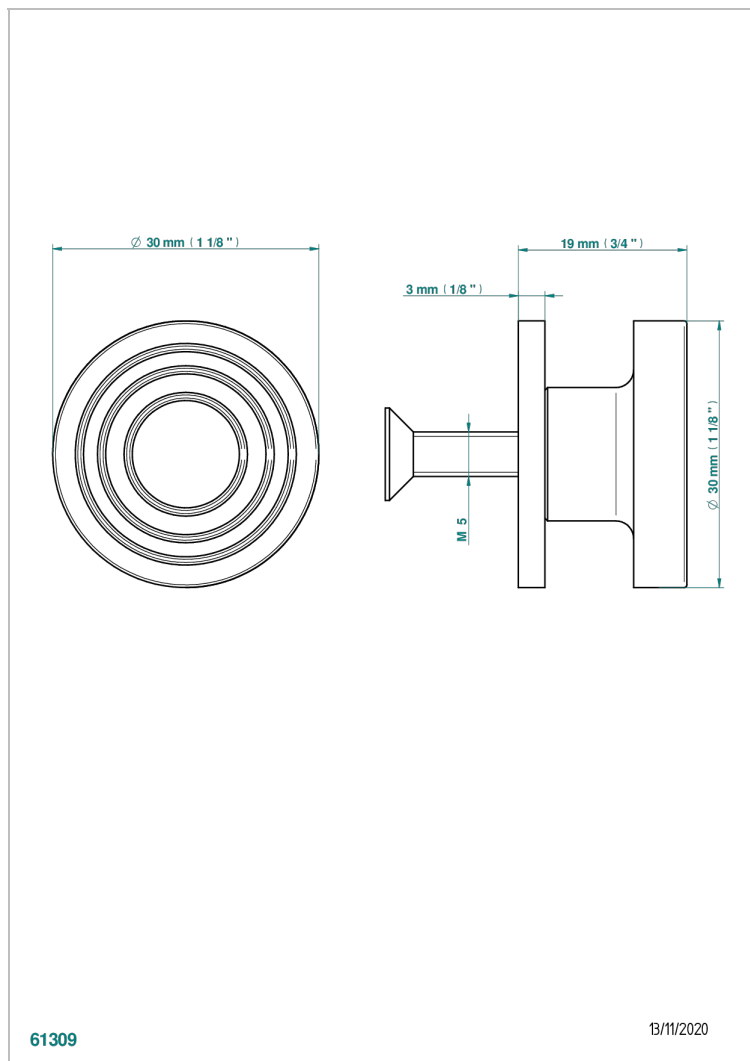

WEST COAST WITH GUILLOCHE DECOR WITH LEVER

U9D-26BP

中号按钮

THG[®]
PARIS

特色

- West coast with Guilloché decor with lever
- 中号按钮

可选饰面

Black ceram - D30
Blush PVD - H62
Graphite PVD - H64
Matt Umber PVD - H67
Matt blush PVD - H60
Matt graphite PVD - H65