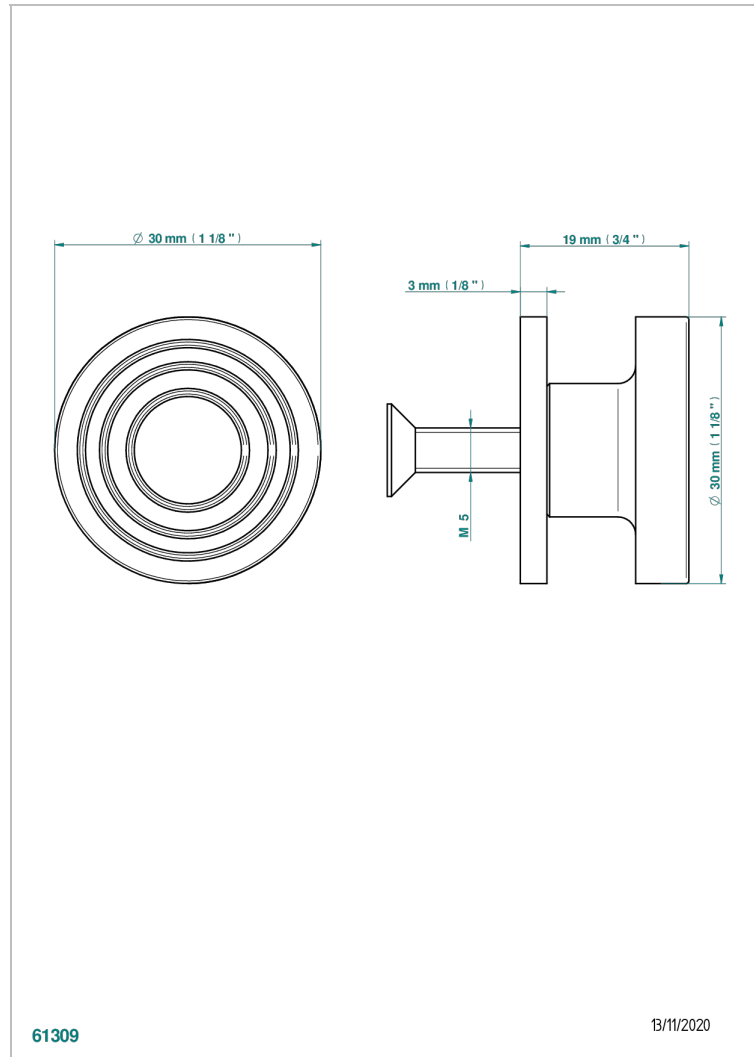

WEST COAST WITH GUILLOCHE DECOR

U9C-26BP

Medium size knob

THG[®]
PARIS

CHARACTERISTIC

- West coast with Guilloché decor
- Medium size knob

AVAILABLE FINITIONS

Black ceram - D30
Blush PVD - H62
Brass color PVD - H49
Brown bronze color PVD - F33
Chrome polished - A02
Copper antique matt, coated - H07