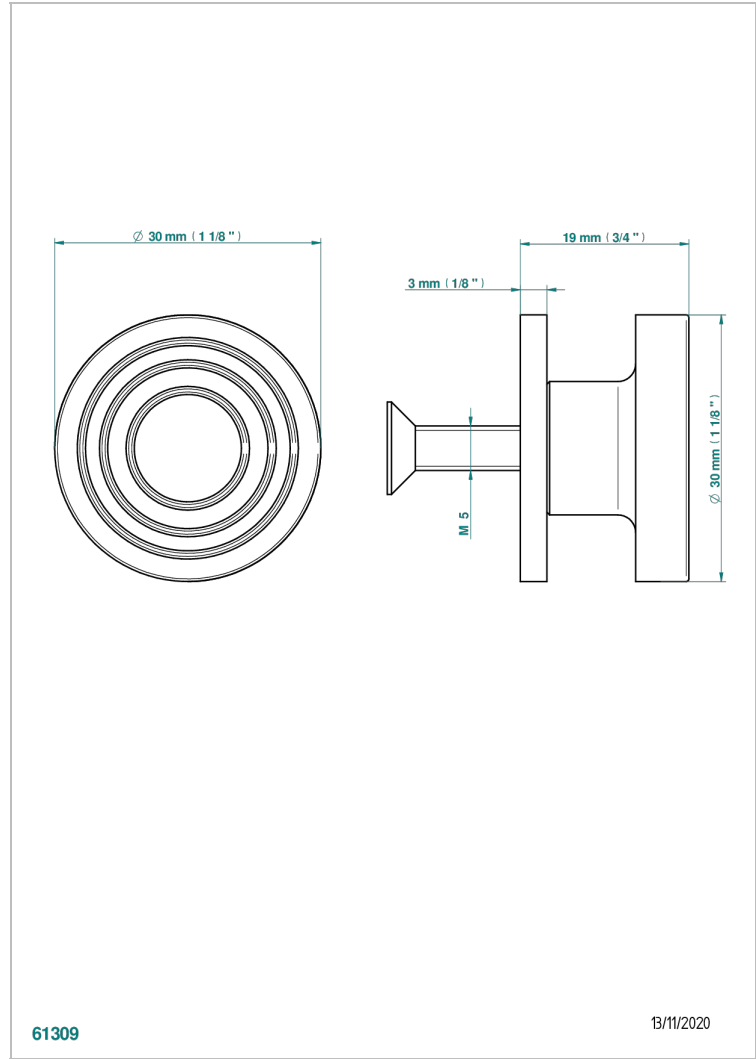

WEST COAST WITH GUILLOCHE DECOR

U9C-26BP

Medium size knob

THG[®]
PARIS

61309

13/11/2020

CHARACTERISTIC

- West coast with Guilloché decor
- Medium size knob

AVAILABLE FINITIONS

Antique nickel - H28
Black ceram - D30
Blush PVD - H62
Brass color PVD - H49
Brown bronze color PVD - F33
Gold color PVD - H52

Graphite PVD - H64
Lacquered light bronze - D01
Matt Umber PVD - H67
Matt blush PVD - H60
Matt brass color PVD - H50
Matt brown bronze color PVD - F34