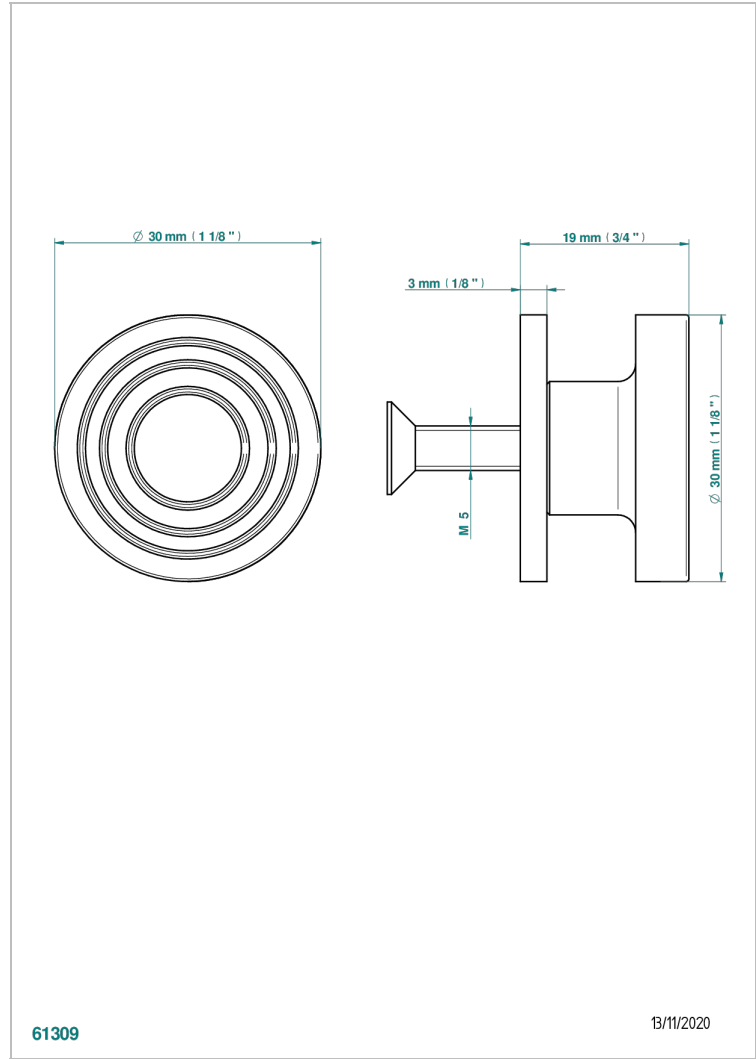

WEST COAST WITH GUILLOCHE DECOR

U9C-26BP

Medium size knob

THG[®]
PARIS

CHARACTERISTIC

- West coast with Guilloché decor
- Medium size knob

AVAILABLE FINITIONS

Antique nickel - H28
Black ceram - D30
Blush PVD - H62
Brass color PVD - H49
Brown bronze color PVD - F33
Gold color PVD - H52