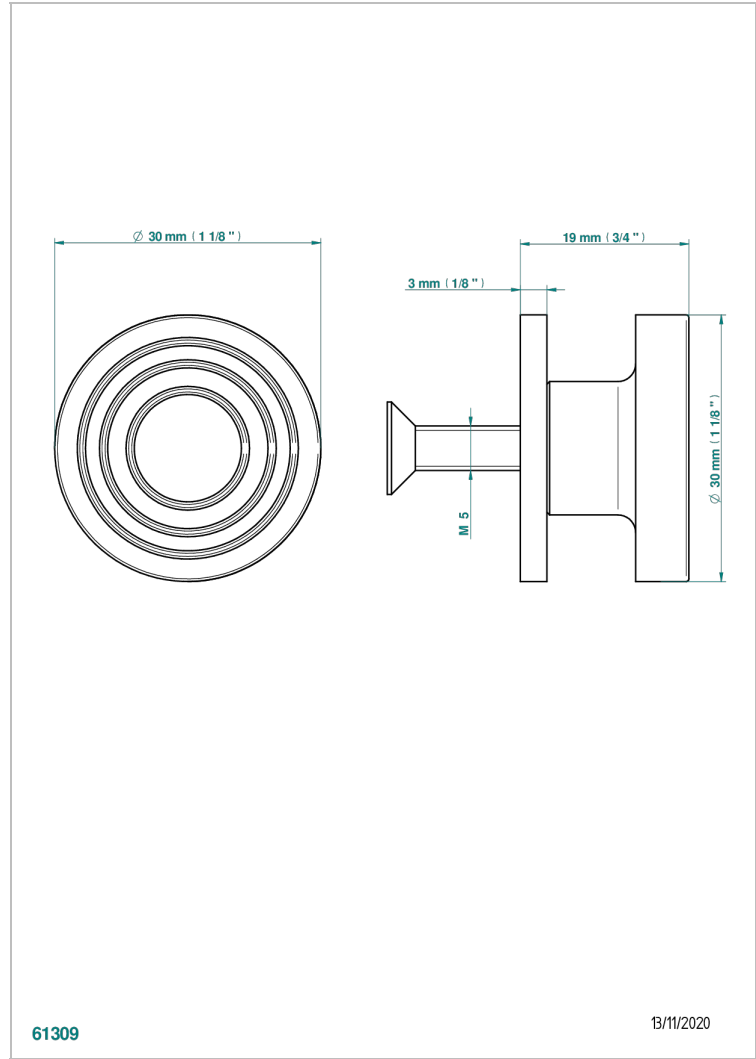

# WEST COAST WITH GUILLOCHE DECOR

U9C-26BP

Medium size knob

THG<sup>®</sup>  
PARIS

## CHARACTERISTIC

- West coast with Guilloché decor
- Medium size knob