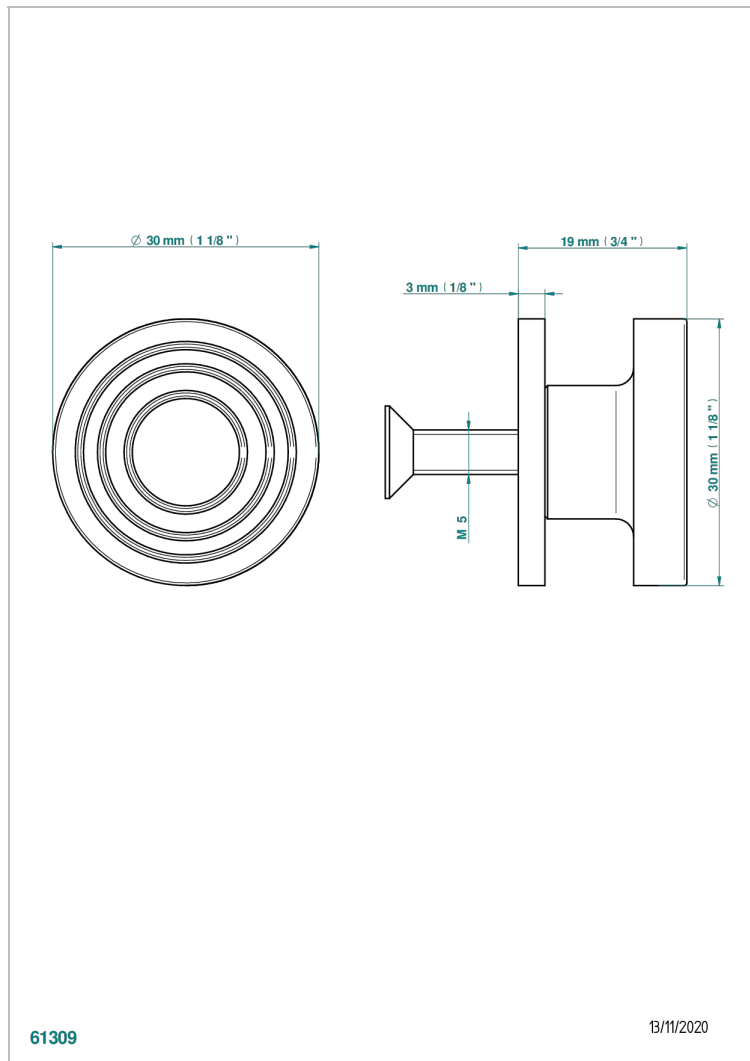

# WEST COAST WITH GUILLOCHE DECOR

U9C-26BP

中号按钮

THG<sup>®</sup>  
PARIS

61309

13/11/2020