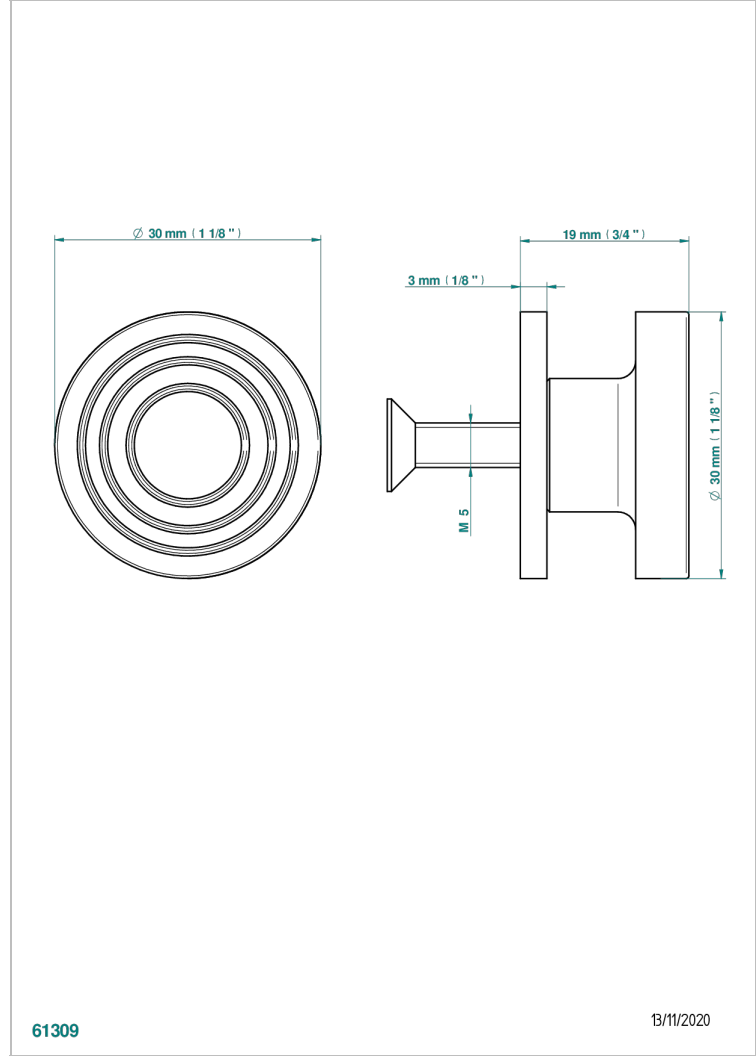

# WEST COAST METAL WITH LEVER HANDLES

U9B-26BP

Medium size knob

THG<sup>®</sup>  
PARIS

## CHARACTERISTIC

- West Coast Metal with lever handles
- Medium size knob