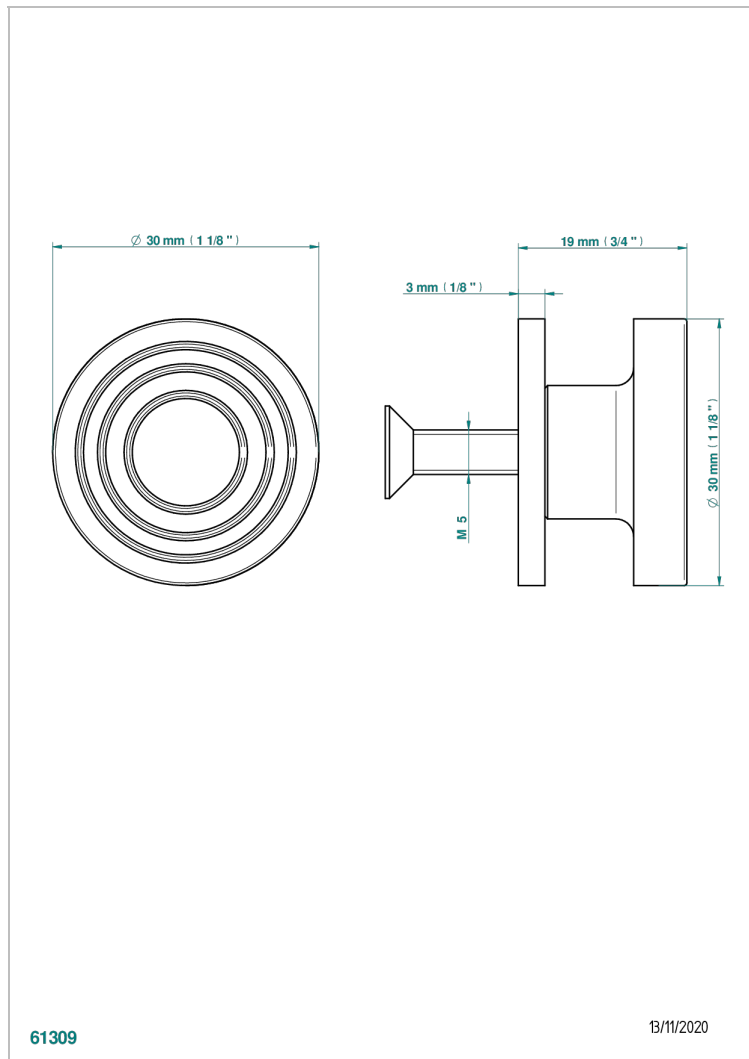

WEST COAST METAL WITH LEVER

U9B-26BP

Medium size knob

CHARACTERISTIC

- West Coast Metal with lever
- Medium size knob

AVAILABLE FINITIONS

Antique nickel - H28
Black ceram - D30
Blush PVD - H62
Brass color PVD - H49
Brown bronze color PVD - F33
Gold color PVD - H52