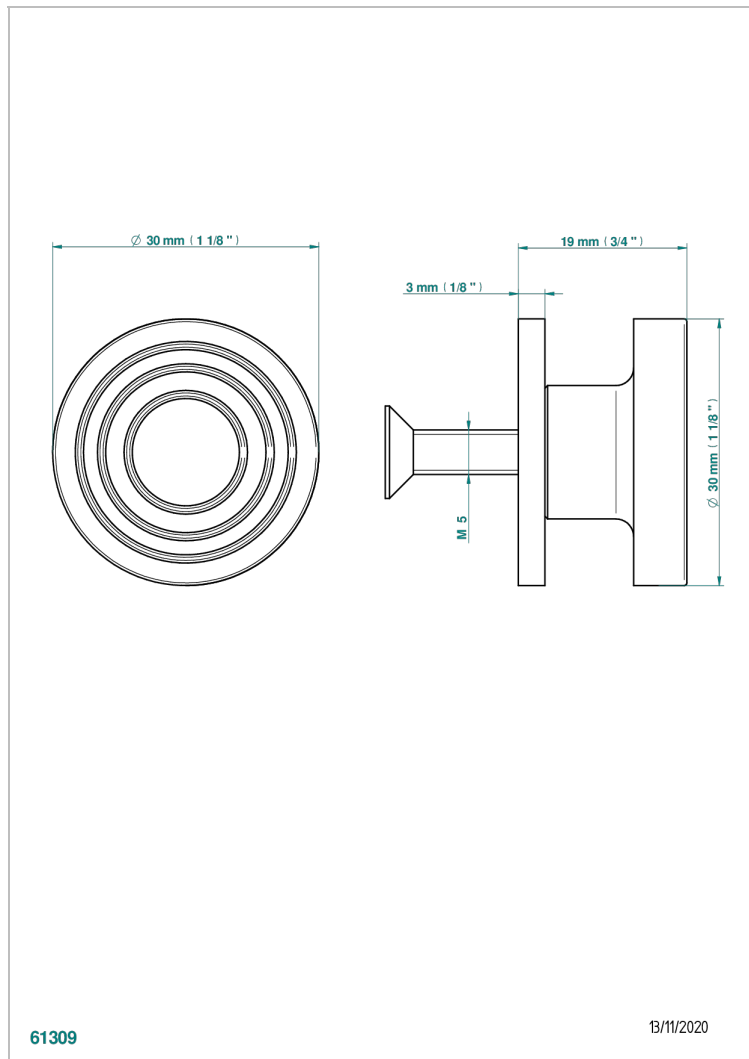

# WEST COAST METAL WITH LEVER

U9B-26BP

Medium size knob

## CHARACTERISTIC

- West Coast Metal with lever
- Medium size knob