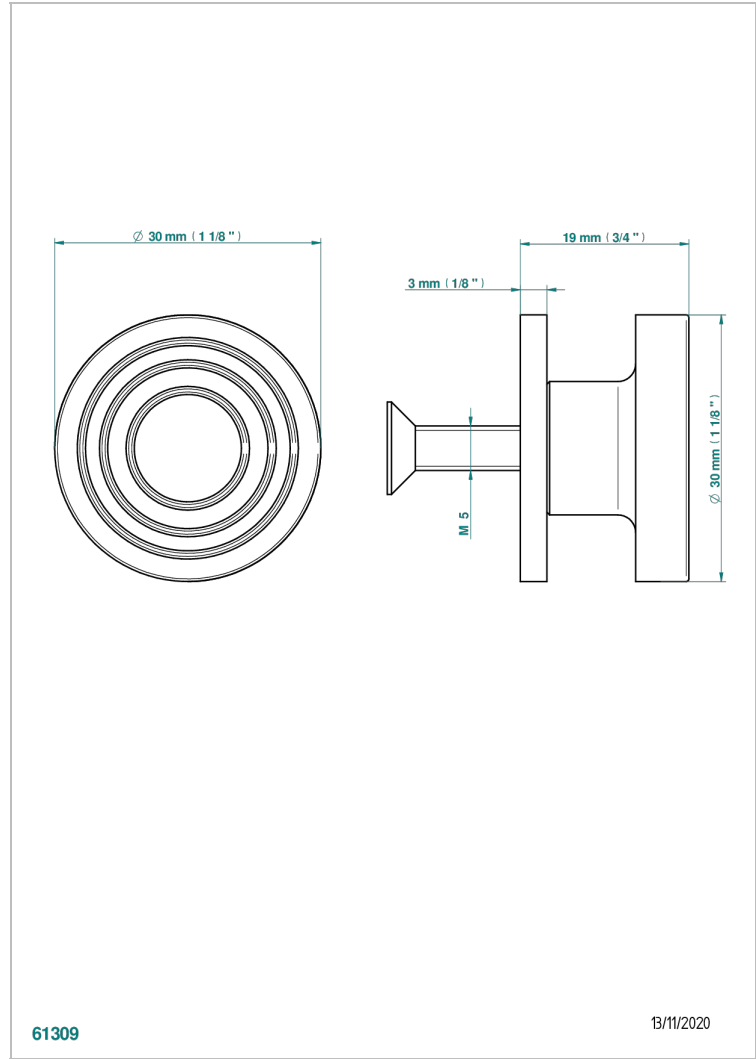

# WEST COAST METAL WITH LEVER

U9B-26BP

中号按钮

THG<sup>®</sup>  
PARIS

## 特色

- West Coast Metal with lever
- 中号按钮