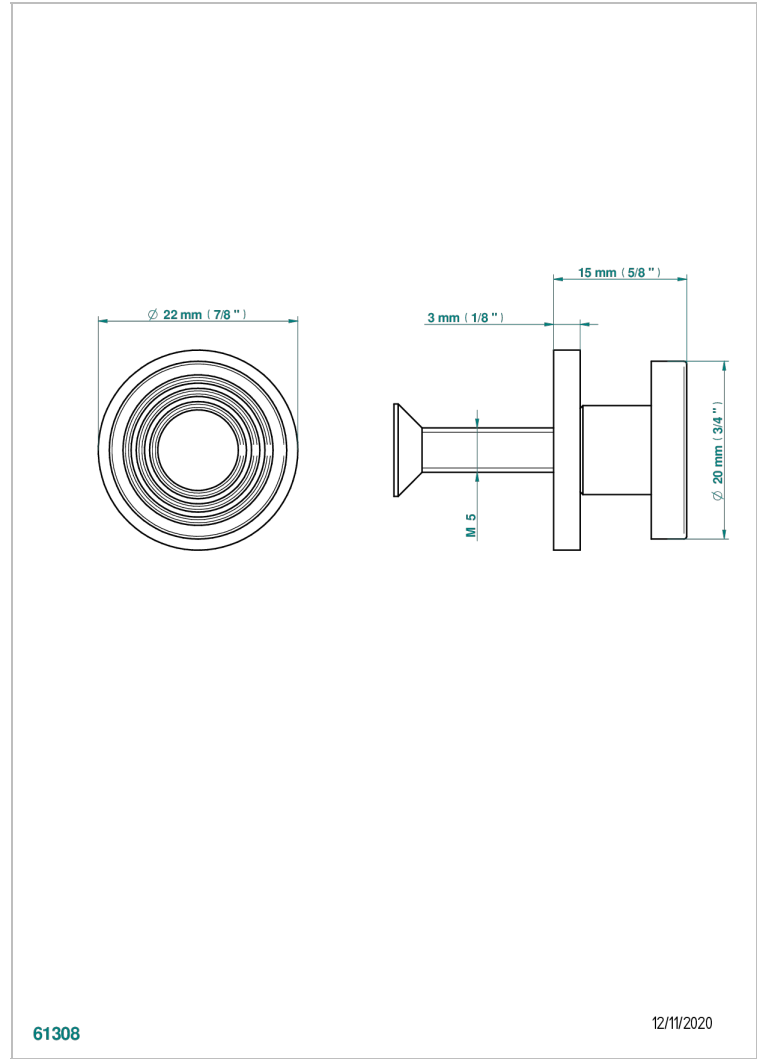

GRAND CENTRAL WHITE ONYX WITH LEVER HANDLES

U9S-26BT

Small size knob

CHARACTERISTIC

- Grand central White Onyx with lever handles
- Small size knob

AVAILABLE FINITIONS

Black ceram - D30
Blush PVD - H62
Brass color PVD - H49
Brown bronze color PVD - F33
Chrome polished - A02
Copper antique matt, coated - H07

Matt nickel (American satin) - C01
Matt nickel color PVD - H56
Natural smoked Brass - A13
Nickel antique / Sovereign - H28
Nickel color PVD - H55
Nickel polished - B01

Soft gold - F30
Soft matt gold - F31
Umber PVD - H66