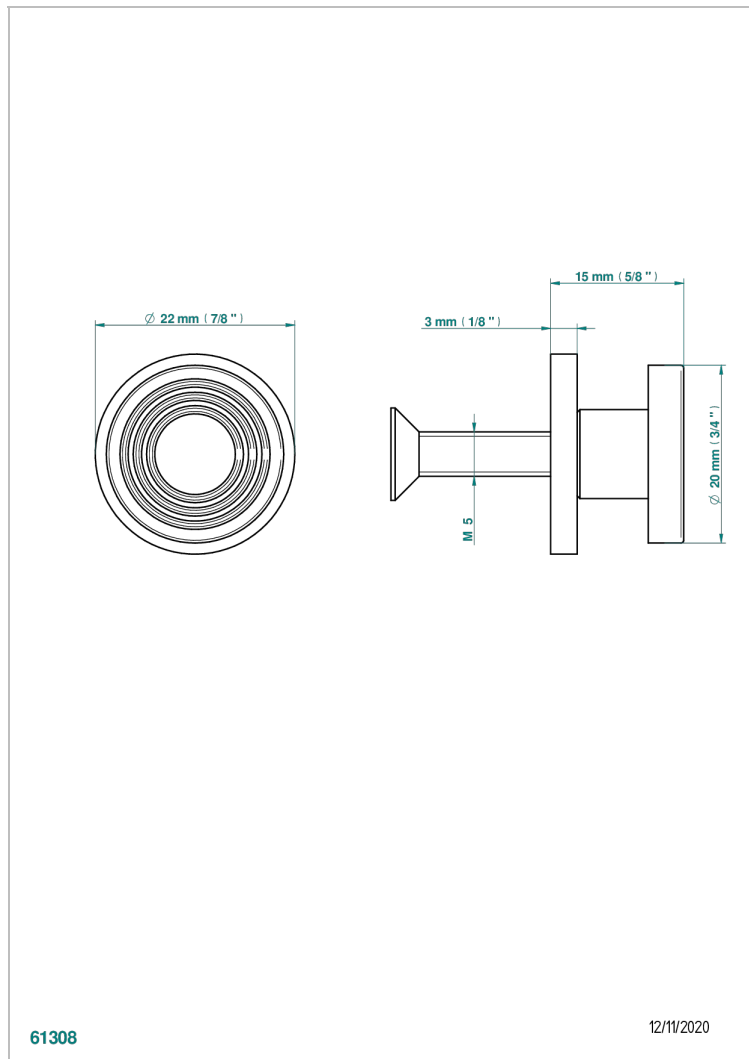

GRAND CENTRAL METAL WITH LEVER

U9L-26BT

Small size knob

THG[®]
PARIS

CHARACTERISTIC

- Grand central Metal with lever
- Small size knob

AVAILABLE FINITIONS

Antique nickel - H28
Black ceram - D30
Blush PVD - H62
Brass color PVD - H49
Brown bronze color PVD - F33
Gold color PVD - H52