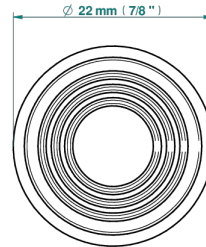

GRAND CENTRAL METAL WITH LEVER

U9L-26BT

Kleiner Knopf

THG[®]
PARIS

61308

12/11/2020

EIGENSCHAFTEN

- Grand central Metal with lever
- Kleiner Knopf