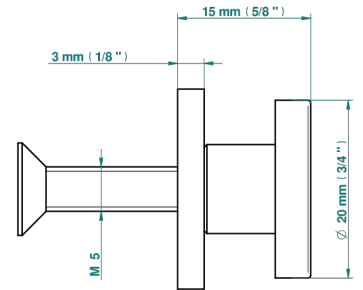

GRAND CENTRAL METAL WITH LEVER

U9L-26BT

Kleiner Knopf

THG[®]
PARIS

61308

12/11/2020

EIGENSCHAFTEN

- Grand central Metal with lever
- Kleiner Knopf