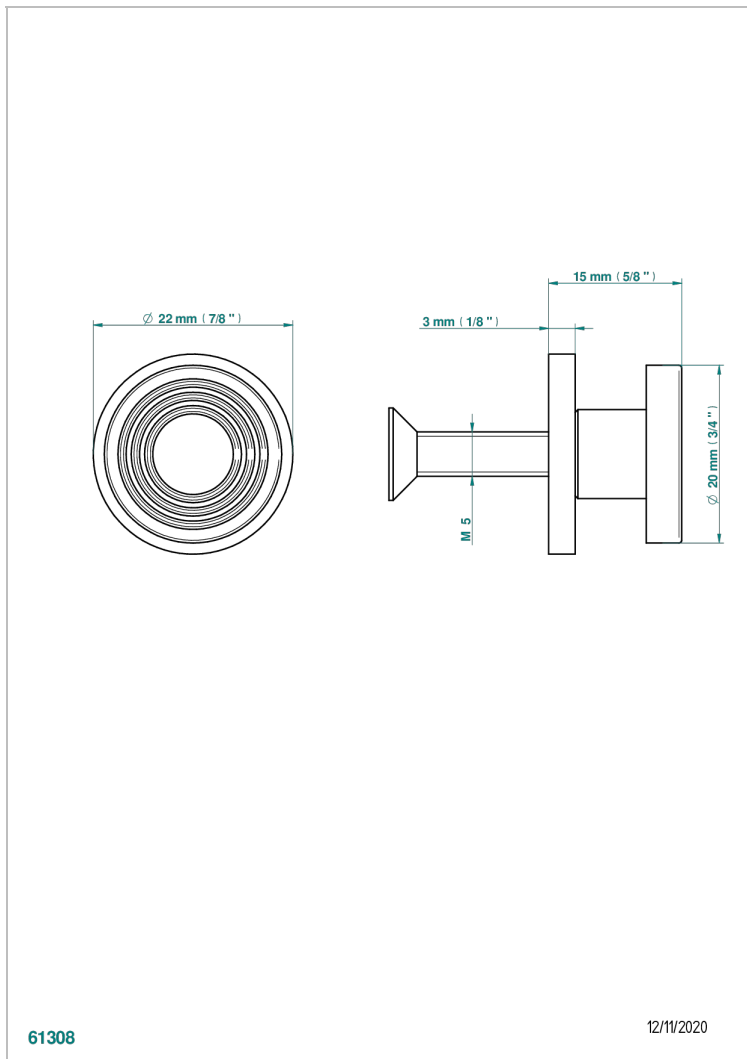

# WEST COAST WITH GUILLOCHE DECOR WITH LEVER

U9D-26BT

Tirador modelo pequeño

THG<sup>®</sup>  
PARIS

## CARACTERÍSTICAS

- West coast with Guilloché decor with lever
- Tirador modelo pequeño