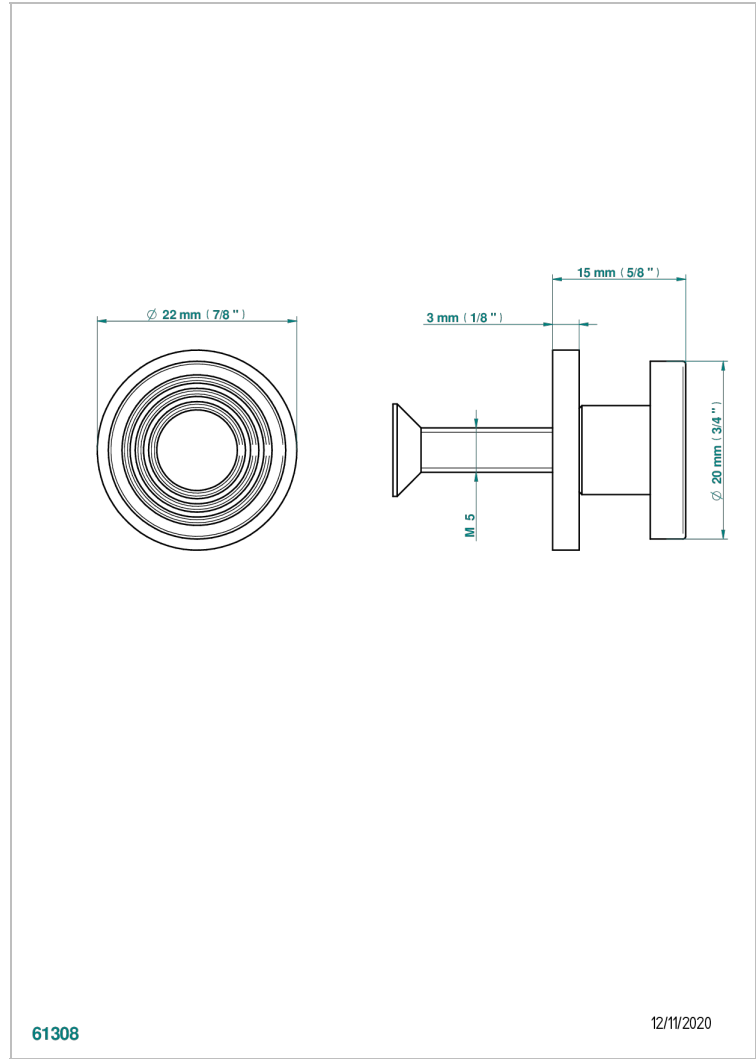

# WEST COAST WITH GUILLOCHE DECOR WITH LEVER

U9D-26BT

Tirador modelo pequeño

THG<sup>®</sup>  
PARIS

## CARACTERÍSTICAS

- West coast with Guilloché decor with lever
- Tirador modelo pequeño