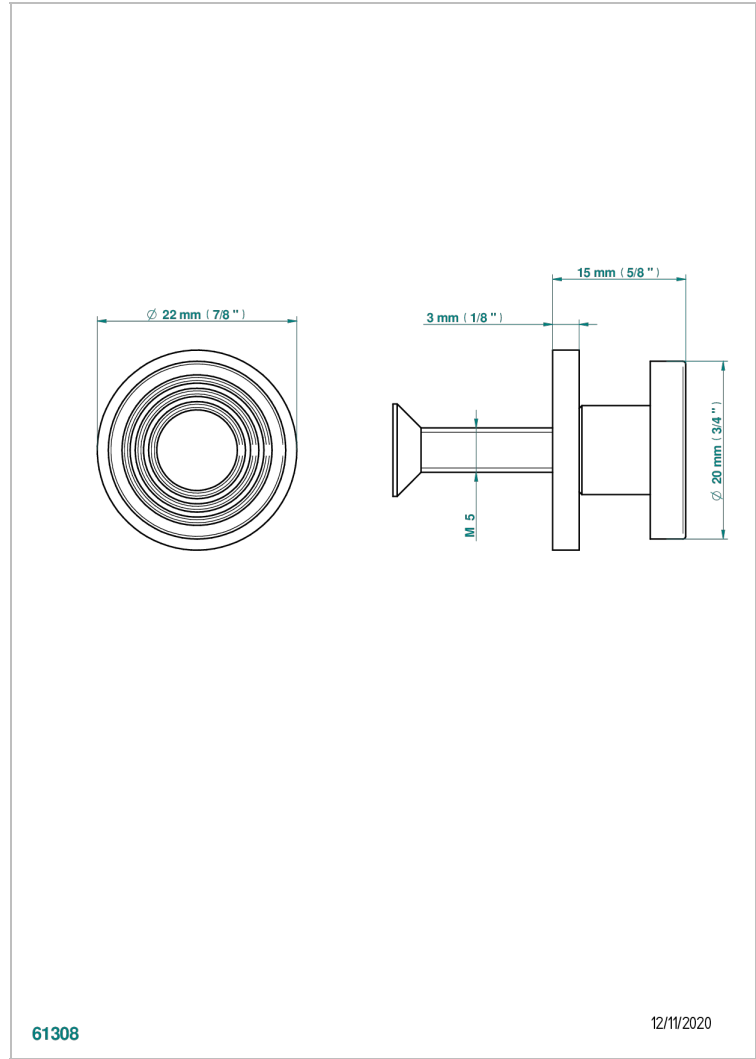

WEST COAST WITH GUILLOCHE DECOR WITH LEVER

U9D-26BT

Small size knob

THG[®]
PARIS

61308

12/11/2020

CHARACTERISTIC

- West coast with Guilloché decor with lever
- Small size knob

AVAILABLE FINITIONS

Antique nickel - H28
Black ceram - D30
Blush PVD - H62
Brass color PVD - H49
Brown bronze color PVD - F33
Gold color PVD - H52

Graphite PVD - H64
Lacquered light bronze - D01
Matt Umber PVD - H67
Matt blush PVD - H60
Matt brass color PVD - H50
Matt brown bronze color PVD - F34