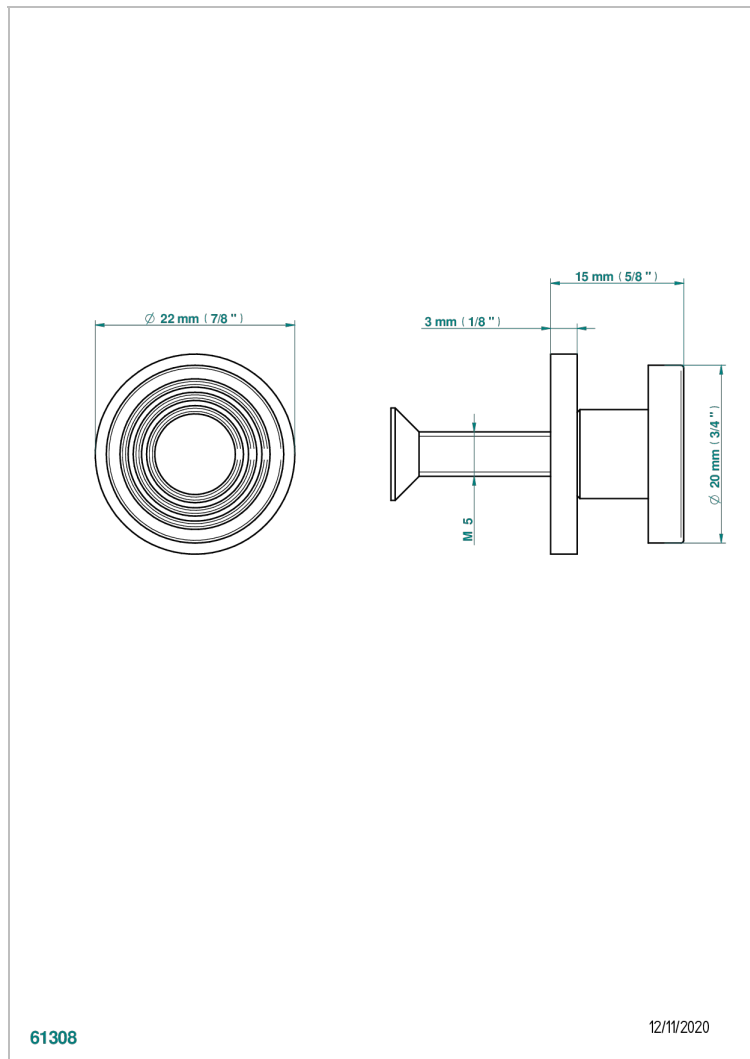

WEST COAST WITH GUILLOCHE DECOR WITH LEVER

U9D-26BT

Kleiner Knopf

EIGENSCHAFTEN

- West coast with Guilloché decor with lever
- Kleiner Knopf

VERFÜGBARE OBERFLÄCHEN

Altnickel - H28
Blassgold - F30
Blassgold matt unlackiert - F31
Bronze hell - D01
Chrom - A02
Chrom matt - C02