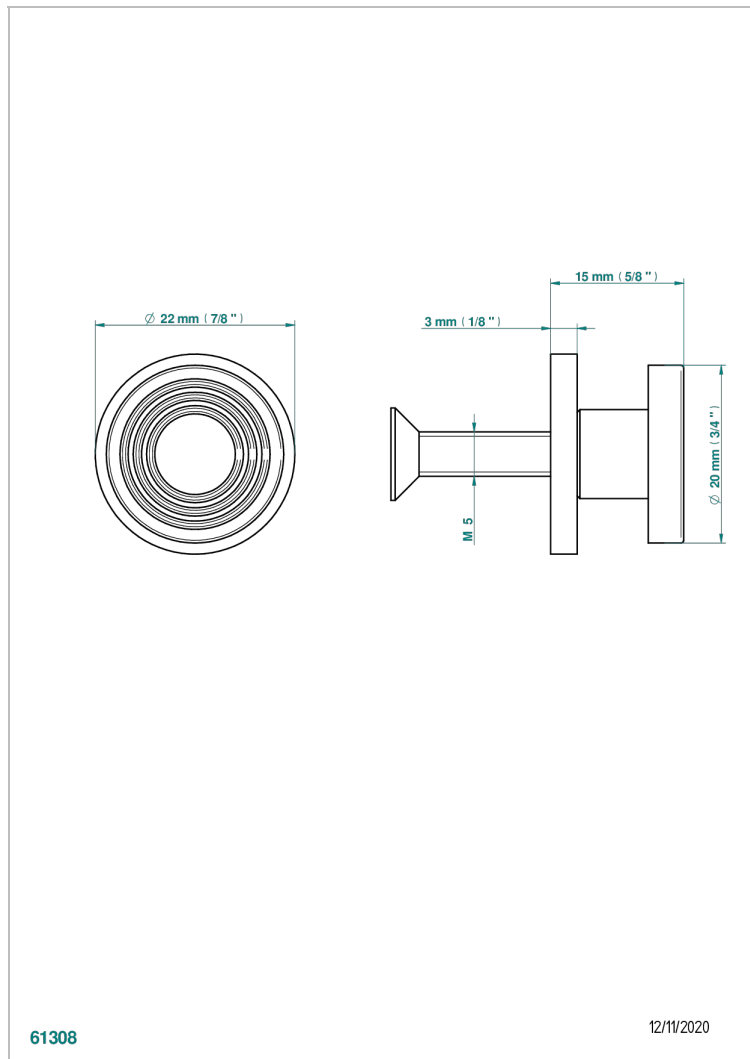

WEST COAST WITH GUILLOCHE DECOR WITH LEVER

U9D-26BT

Small size knob

61308

12/11/2020

CHARACTERISTIC

- West coast with Guilloché decor with lever
- Small size knob

AVAILABLE FINITIONS