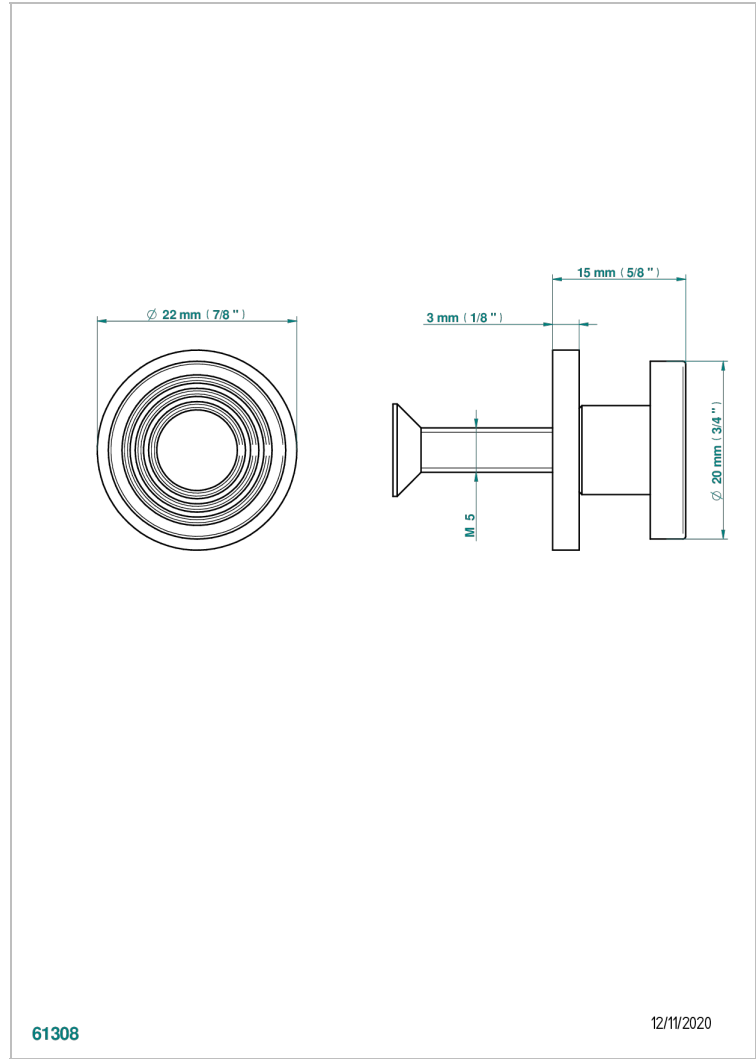

# WEST COAST WITH GUILLOCHE DECOR WITH LEVER

U9D-26BT

小号按钮

THG<sup>®</sup>  
PARIS

61308

12/11/2020

## 特色

- West coast with Guilloché decor with lever
- 小号按钮