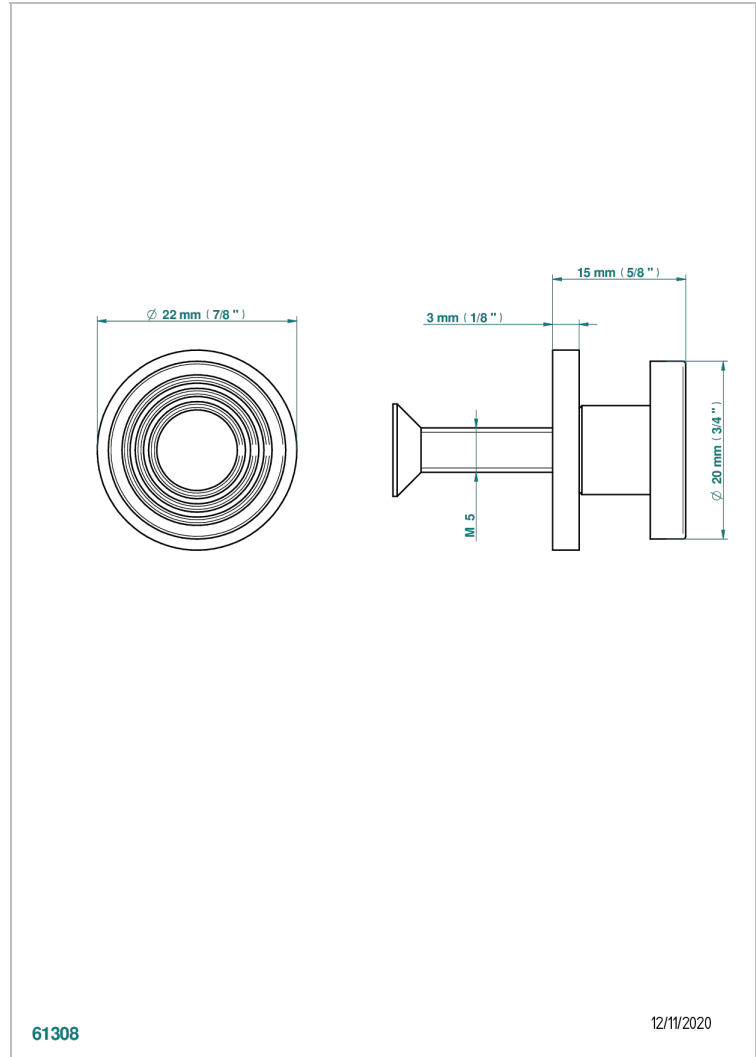

WEST COAST WITH GUILLOCHE DECOR

U9C-26BT

Small size knob

THG[®]
PARIS

CHARACTERISTIC

- West coast with Guilloché decor
- Small size knob

AVAILABLE FINITIONS

Black ceram - D30
Blush PVD - H62
Brass color PVD - H49
Brown bronze color PVD - F33
Chrome polished - A02
Copper antique matt, coated - H07

Matt nickel (American satin) - C01
Matt nickel color PVD - H56
Natural smoked Brass - A13
Nickel antique / Sovereign - H28
Nickel color PVD - H55
Nickel polished - B01

Polished chrome with gold inlay - GA1
Soft gold - F30
Soft matt gold - F31
Umber PVD - H66