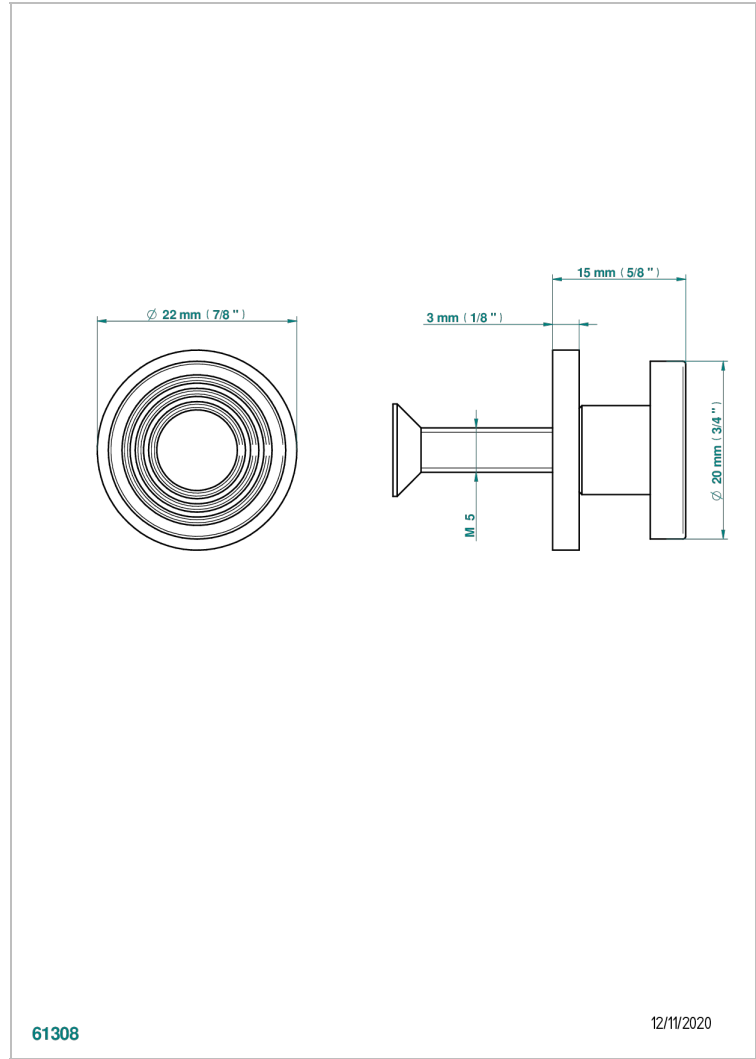

# WEST COAST WITH GUILLOCHE DECOR

U9C-26BT

Small size knob

THG<sup>®</sup>  
PARIS

61308

12/11/2020

## CHARACTERISTIC

- West coast with Guilloché decor
- Small size knob

## AVAILABLE FINITIONS

Antique nickel - H28  
Black ceram - D30  
Blush PVD - H62  
Brass color PVD - H49  
Brown bronze color PVD - F33  
Gold color PVD - H52

Graphite PVD - H64  
Lacquered light bronze - D01  
Matt Umber PVD - H67  
Matt blush PVD - H60  
Matt brass color PVD - H50  
Matt brown bronze color PVD - F34