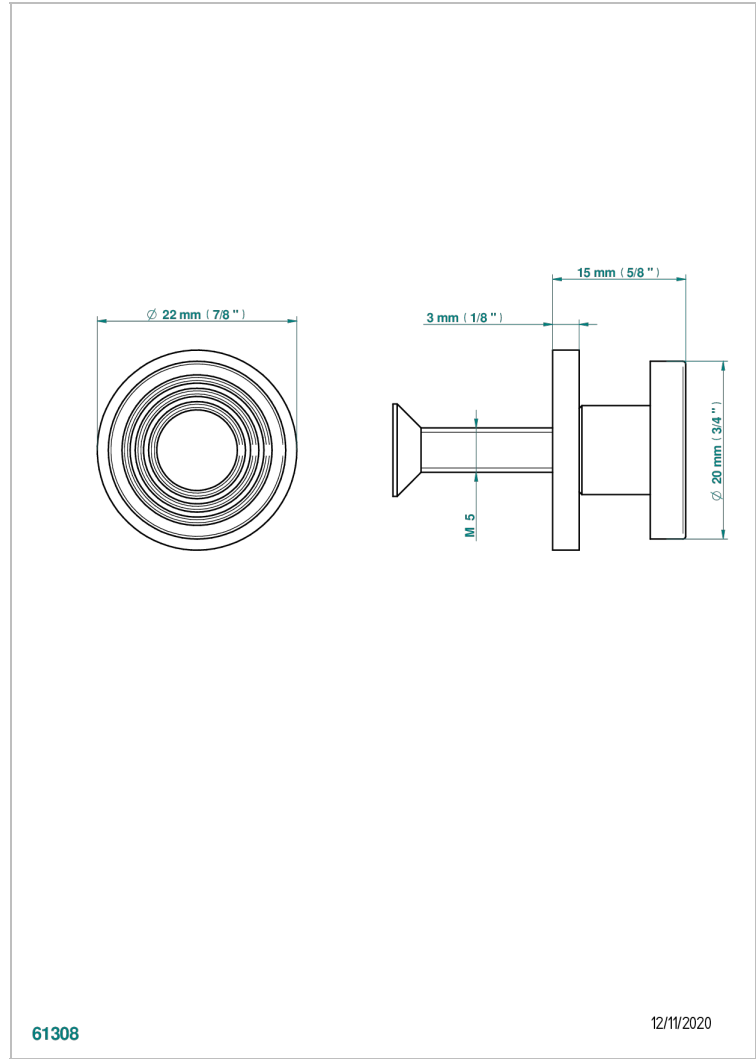

# WEST COAST WITH GUILLOCHE DECOR

U9C-26BT

Small size knob

THG<sup>®</sup>  
PARIS

## CHARACTERISTIC

- West coast with Guilloché decor
- Small size knob

## AVAILABLE FINITIONS

Antique nickel - H28  
Black ceram - D30  
Blush PVD - H62  
Brass color PVD - H49  
Brown bronze color PVD - F33  
Gold color PVD - H52

Graphite PVD - H64  
Lacquered light bronze - D01  
Matt Umber PVD - H67  
Matt blush PVD - H60  
Matt brass color PVD - H50  
Matt brown bronze color PVD - F34