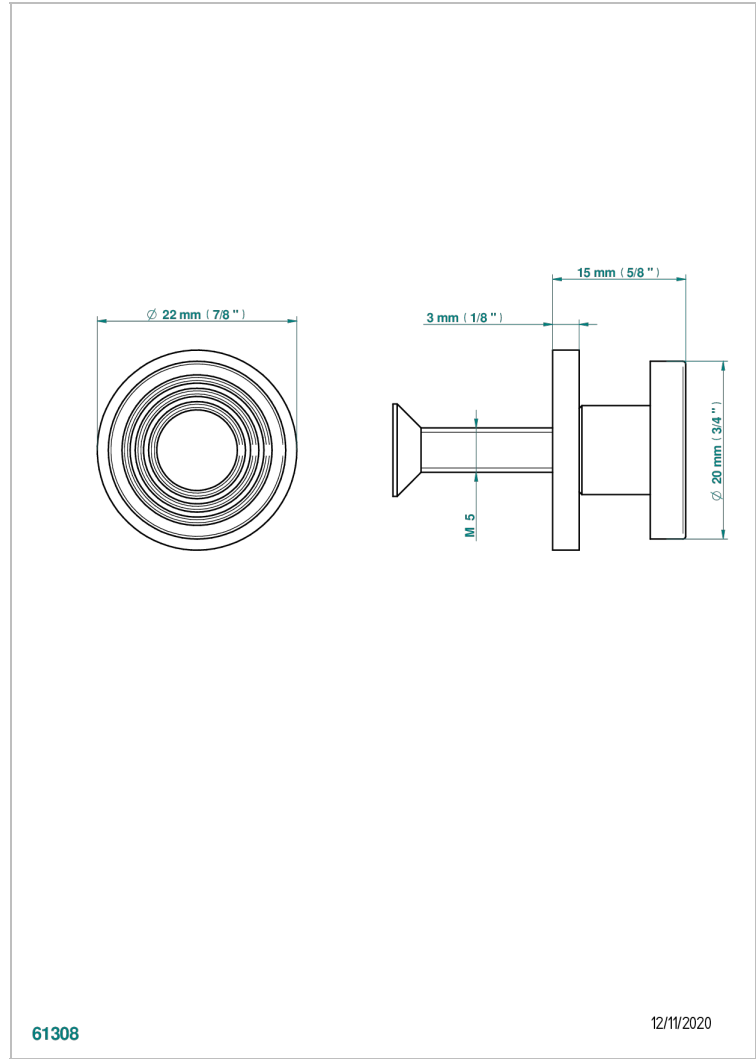

WEST COAST WITH GUILLOCHE DECOR

U9C-26BT

Small size knob

THG[®]
PARIS

CHARACTERISTIC

- West coast with Guilloché decor
- Small size knob

AVAILABLE FINITIONS

Antique nickel - H28
Black ceram - D30
Blush PVD - H62
Brass color PVD - H49
Brown bronze color PVD - F33
Gold color PVD - H52

Graphite PVD - H64
Lacquered light bronze - D01
Matt Umber PVD - H67
Matt blush PVD - H60
Matt brass color PVD - H50
Matt brown bronze color PVD - F34

Matt chrome - C02
Matt gold - F07
Matt gold color PVD - H53
Matt graphite PVD - H65
Matt nickel (color finish) - C01
Matt nickel color PVD - H56

Natural smoked Brass - A13
Nickel color PVD - H55
Polished chrome (color finish) - A02
Polished chrome with gold inlay - GA1
Polished gold (color finish) - F01
Polished nickel - B01

Soft gold - F30
Soft matt gold - F31
Umber PVD - H66
Varnished matt antique red copper (color finish) - H07