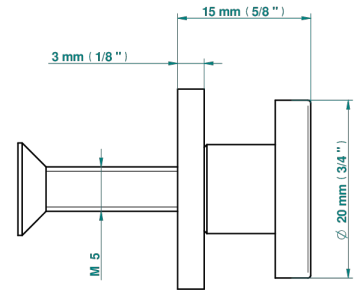

WEST COAST WITH GUILLOCHE DECOR

U9C-26BT

Kleiner Knopf

THG[®]
PARIS

61308

12/11/2020

EIGENSCHAFTEN

- West coast with Guilloché decor
- Kleiner Knopf