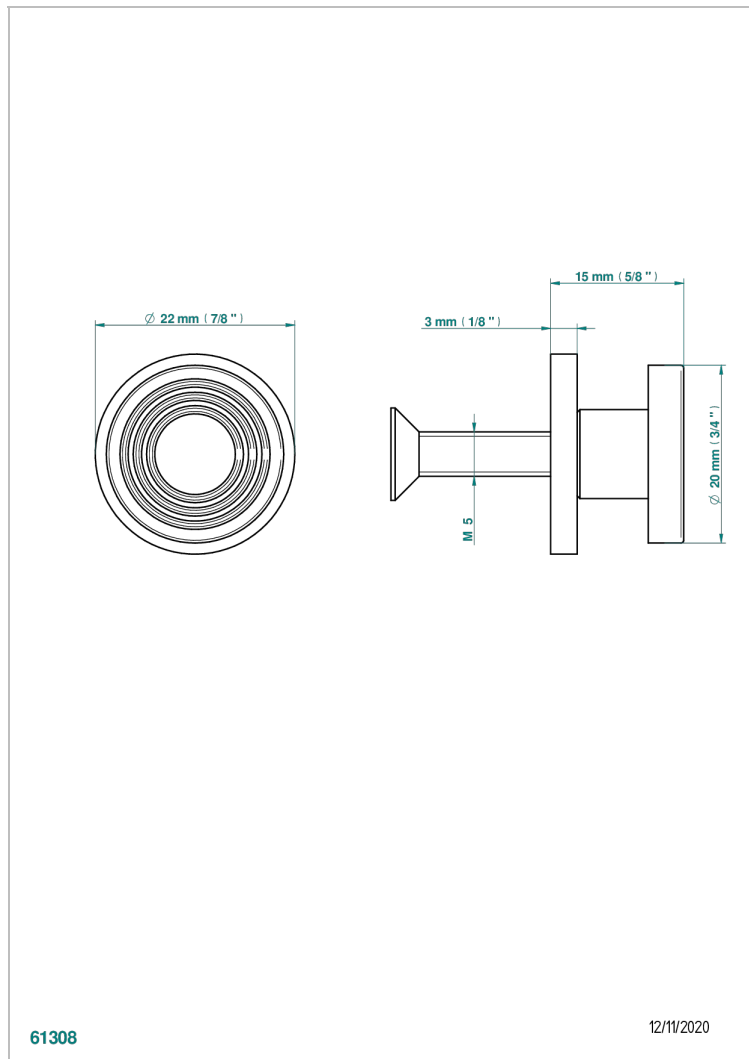

WEST COAST METAL WITH LEVER

U9B-26BT

Small size knob

THG[®]
PARIS

CHARACTERISTIC

- West Coast Metal with lever
- Small size knob

AVAILABLE FINITIONS

Antique nickel - H28
Black ceram - D30
Blush PVD - H62
Brass color PVD - H49
Brown bronze color PVD - F33
Gold color PVD - H52