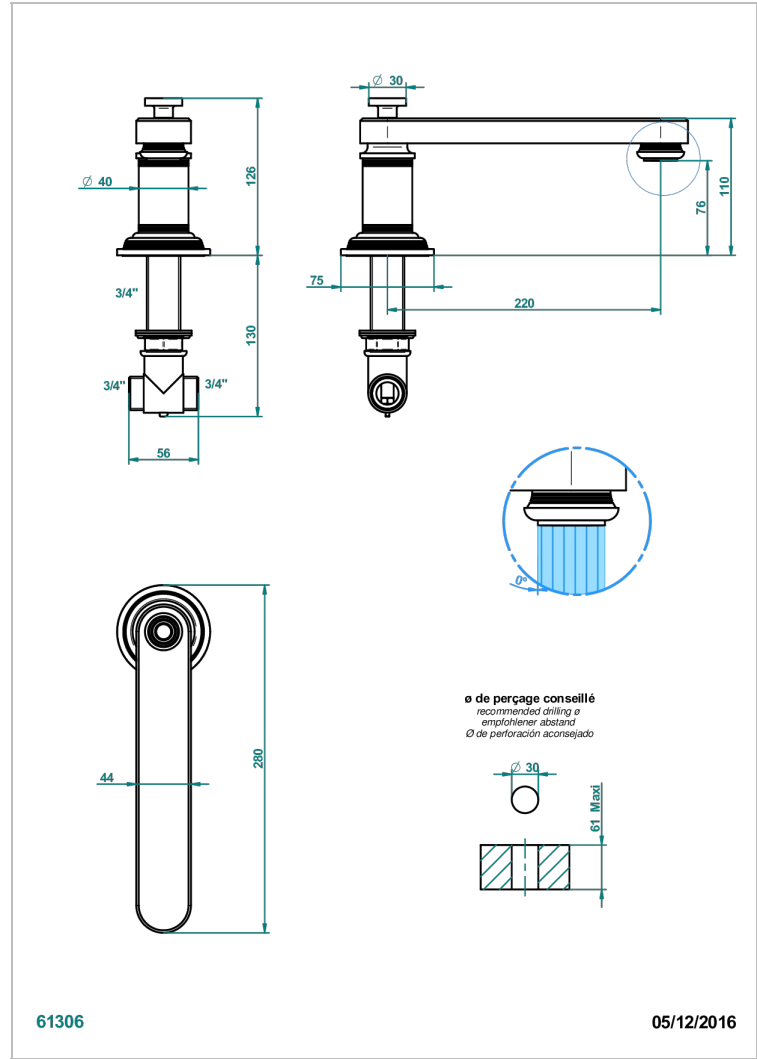

WEST COAST METAL WITH LEVER HANDLES

U9B-29SGB

Tub spout, low

CHARACTERISTIC

- West Coast Metal with lever handles
- Tub spout, low

AVAILABLE FINITIONS

Black ceram - D30
Blush PVD - H62
Brass color PVD - H49
Brown bronze color PVD - F33
Chrome polished - A02
Copper antique matt, coated - H07