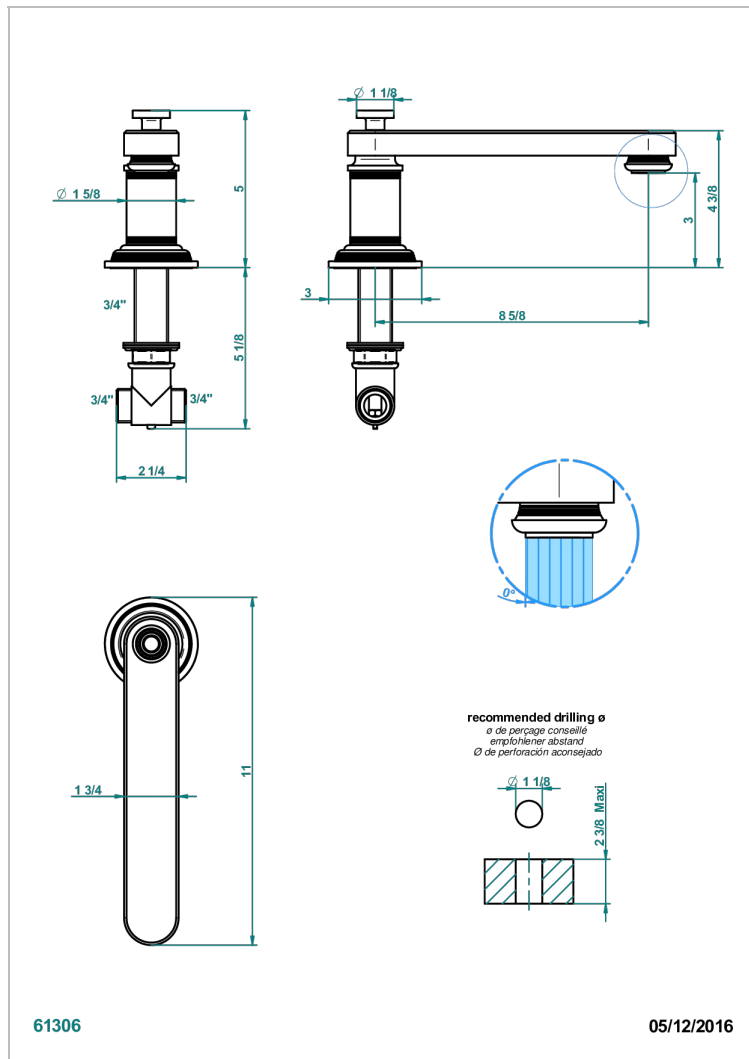

WEST COAST METAL WITH LEVER HANDLES

U9B-29SGB

Tub spout, low

61306

05/12/2016

CHARACTERISTIC

- West Coast Metal with lever handles
- Tub spout, low

AVAILABLE FINITIONS