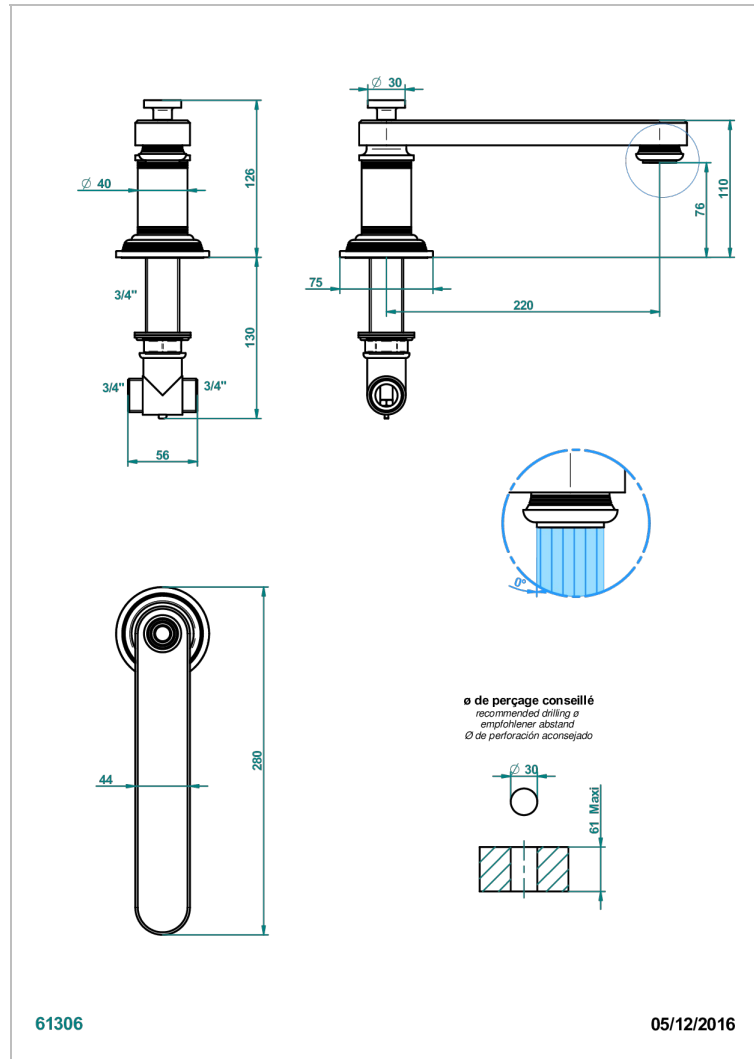

WEST COAST METAL WITH LEVER

U9B-29SGB

Rim mounted bath spout, super goliath low spout

61306

05/12/2016

CHARACTERISTIC

- West Coast Metal with lever
- Rim mounted bath spout, super goliath low spout

AVAILABLE FINITIONS