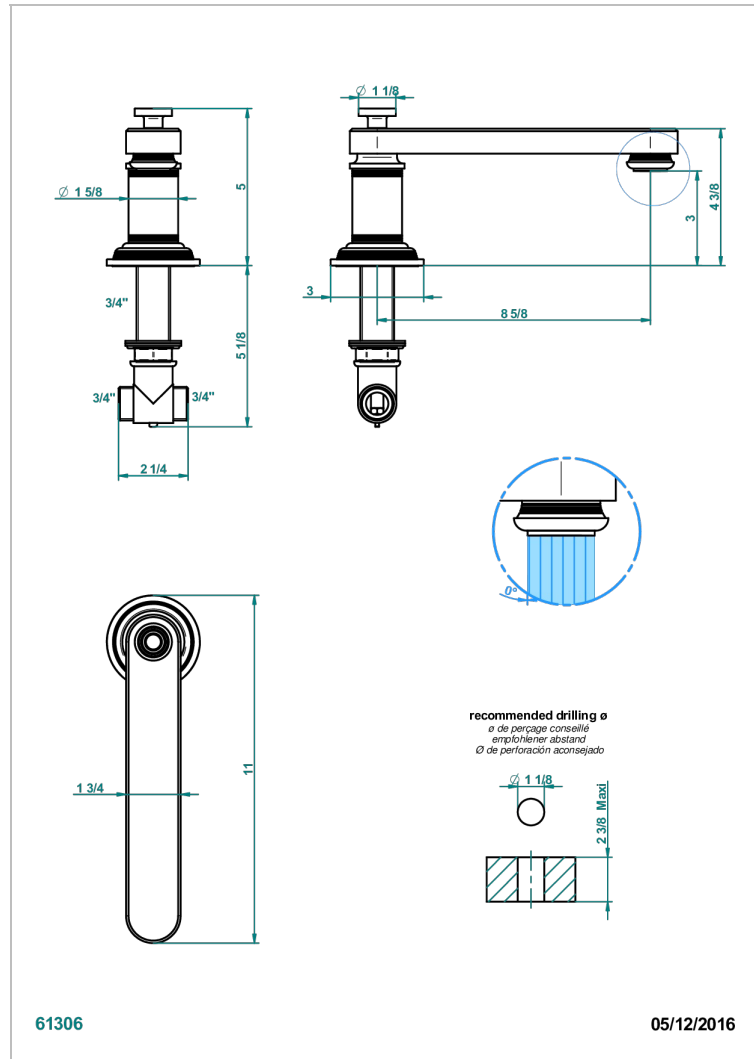

WEST COAST METAL WITH LEVER

U9B-29SGB

Rim mounted bath spout, super goliath low spout

61306

05/12/2016

CHARACTERISTIC

- West Coast Metal with lever
- Rim mounted bath spout, super goliath low spout

AVAILABLE FINITIONS