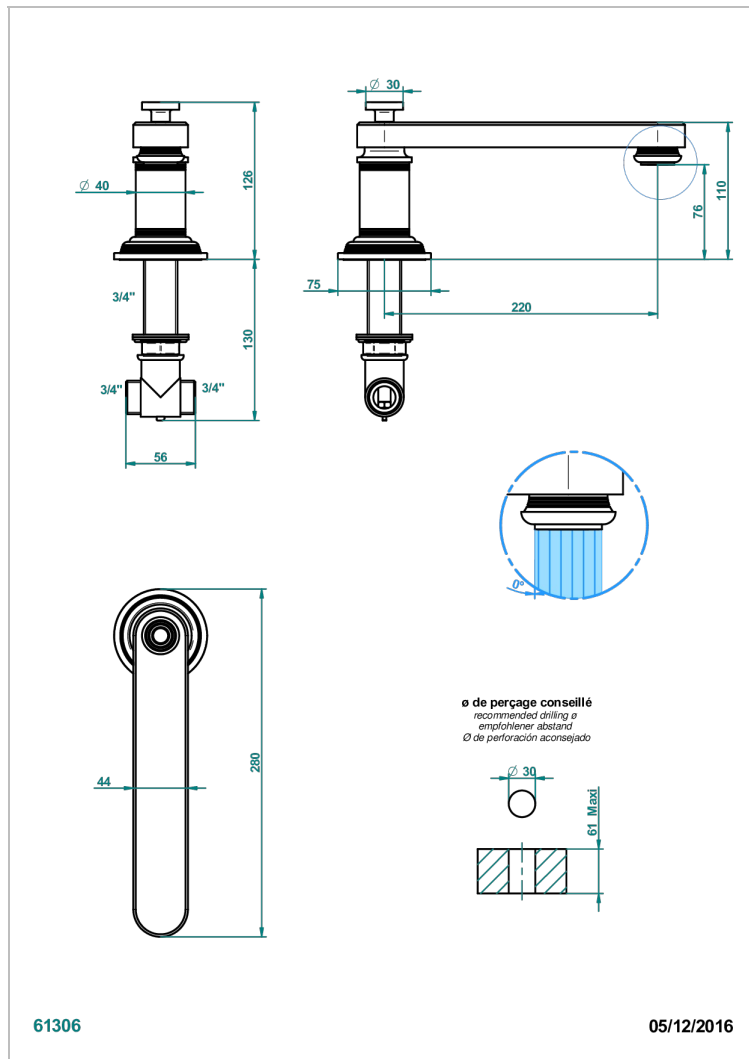

# WEST COAST METAL WITH LEVER

U9B-29SGB

Rim mounted bath spout, super goliath low spout

## CHARACTERISTIC

- West Coast Metal with lever
- Rim mounted bath spout, super goliath low spout