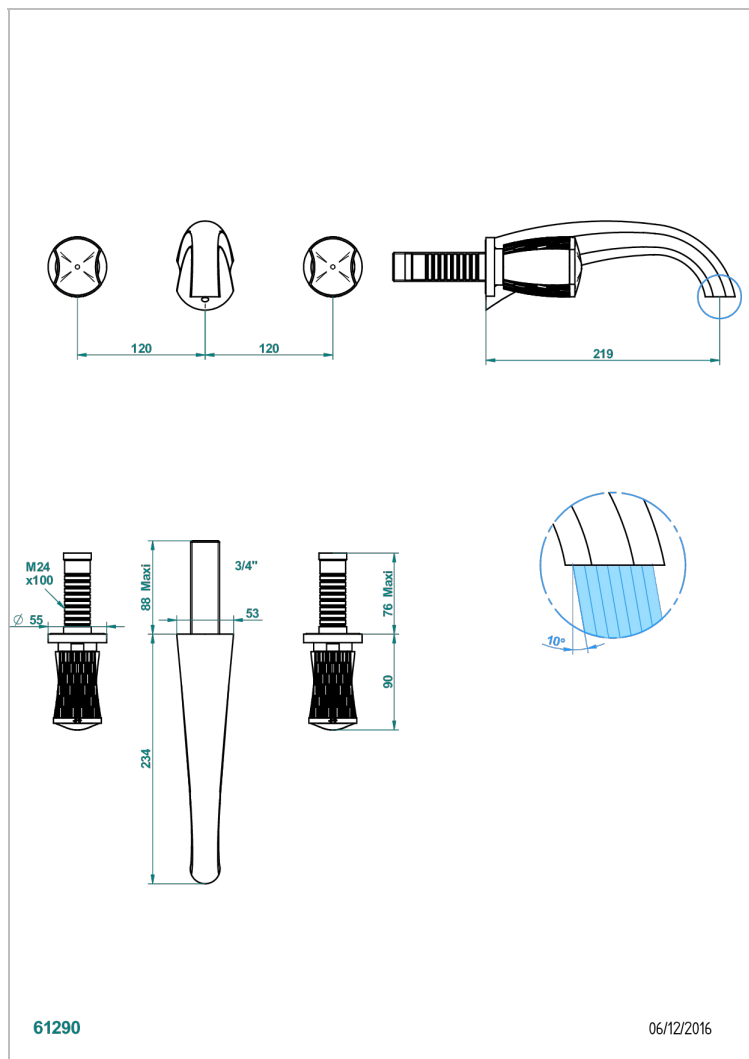

INFINI WHITE PORCELAIN WITH GOLD DECOR

U2F-41SGB

Trim for wall mounted 3-hole bath set only

CHARACTERISTIC

- Infini White Porcelain with Gold decor
- Trim for wall mounted 3-hole bath set only

RELATED SKU'S

- Ref. G00-40AM/US Rough parts for wall set (one counter clockwise and one clockwise cartridges)

AVAILABLE FINITIONS

Black ceram - D30
Blush PVD - H62
Brass color PVD - H49
Brown bronze color PVD - F33
Chrome polished - A02
Copper antique matt, coated - H07