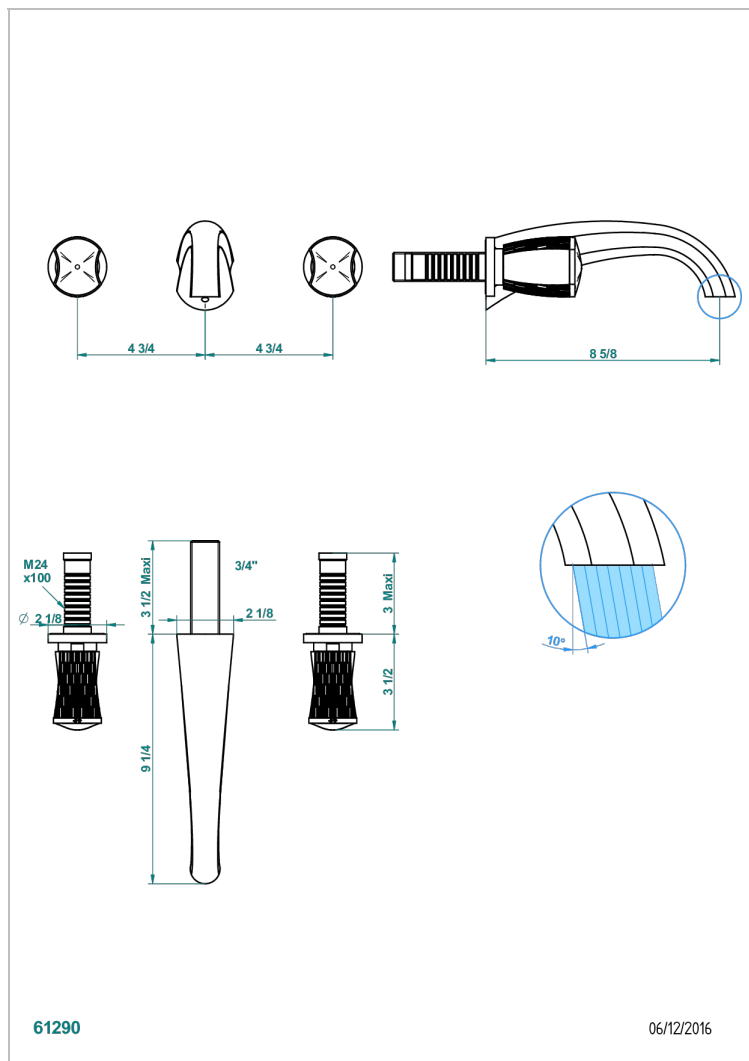

INFINI WHITE PORCELAIN WITH GOLD DECOR

U2F-41SGB

Trim for wall mounted 3-hole bath set only

CHARACTERISTIC

- Infini White Porcelain with Gold decor
- Trim for wall mounted 3-hole bath set only

RELATED SKU'S

- Ref. G00-40AM/US Rough parts for wall set (one counter clockwise and one clockwise cartridges)

AVAILABLE FINITIONS

Black ceram - D30
Blush PVD - H62
Brass color PVD - H49
Brown bronze color PVD - F33
Chrome polished - A02
Copper antique matt, coated - H07