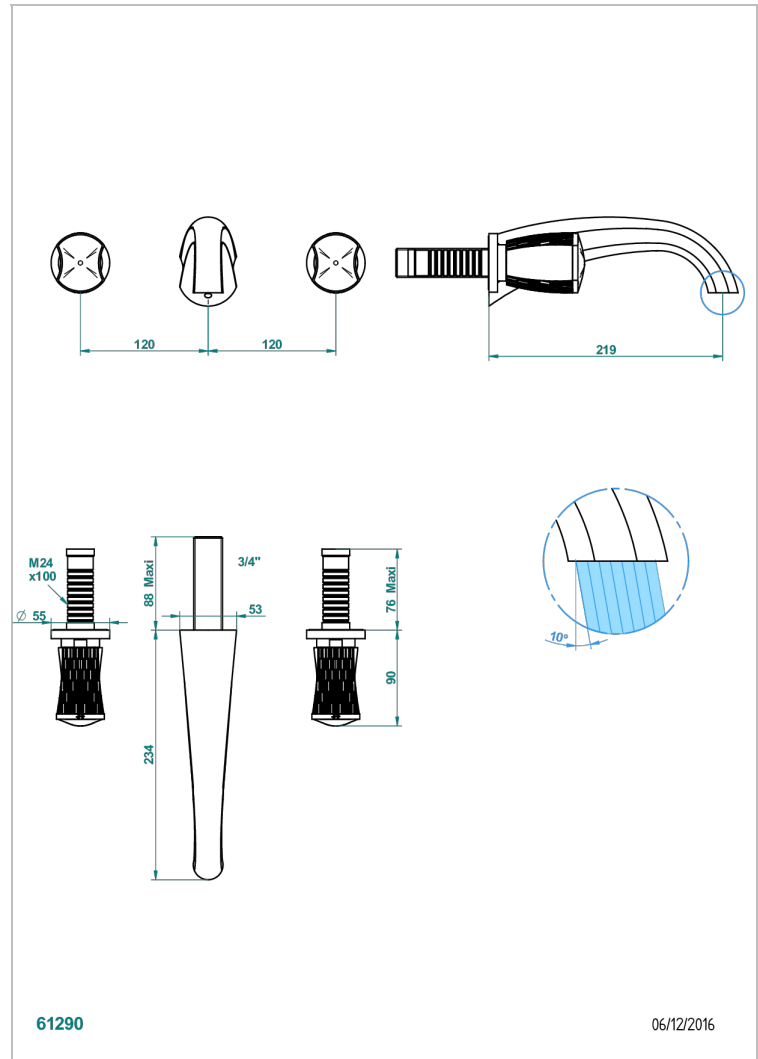

INFINI WHITE PORCELAIN WITH GOLD DECOR

U2F-41SGB

Trim only for wall mounted 3-hole bath mixer

THG[®]
PARIS

CARACTERÍSTICAS

- Infini White Porcelain with Gold decor
- Trim only for wall mounted 3-hole bath mixer

PRODUCTOS RELACIONADOS

- Ref. G00-40AC Rough parts for wall mounted 3 hole mixer, cross handle version
- Ref. G00-40AM Rough parts for wall mounted 3 hole mixer, lever handle version

ACABADOS DISPONIBLES