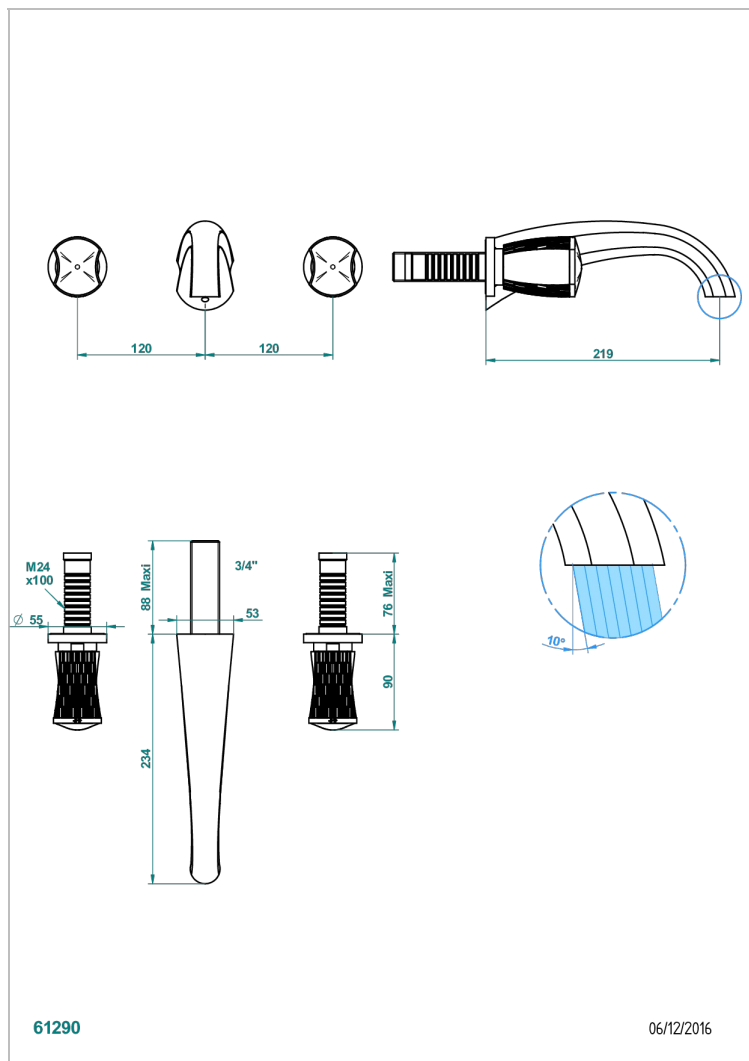

INFINI WHITE PORCELAIN WITH GOLD DECOR

U2F-41SGB

Trim only for wall mounted 3-hole bath mixer

CHARACTERISTIC

- Infini White Porcelain with Gold decor
- Trim only for wall mounted 3-hole bath mixer

RELATED SKU'S

- Ref. G00-40AC Rough parts for wall mounted 3 hole mixer, cross handle version
- Ref. G00-40AM Rough parts for wall mounted 3 hole mixer, lever handle version

AVAILABLE FINITIONS

Antique nickel - H28
Black ceram - D30
Blush PVD - H62
Brass color PVD - H49
Brown bronze color PVD - F33
Gold color PVD - H52