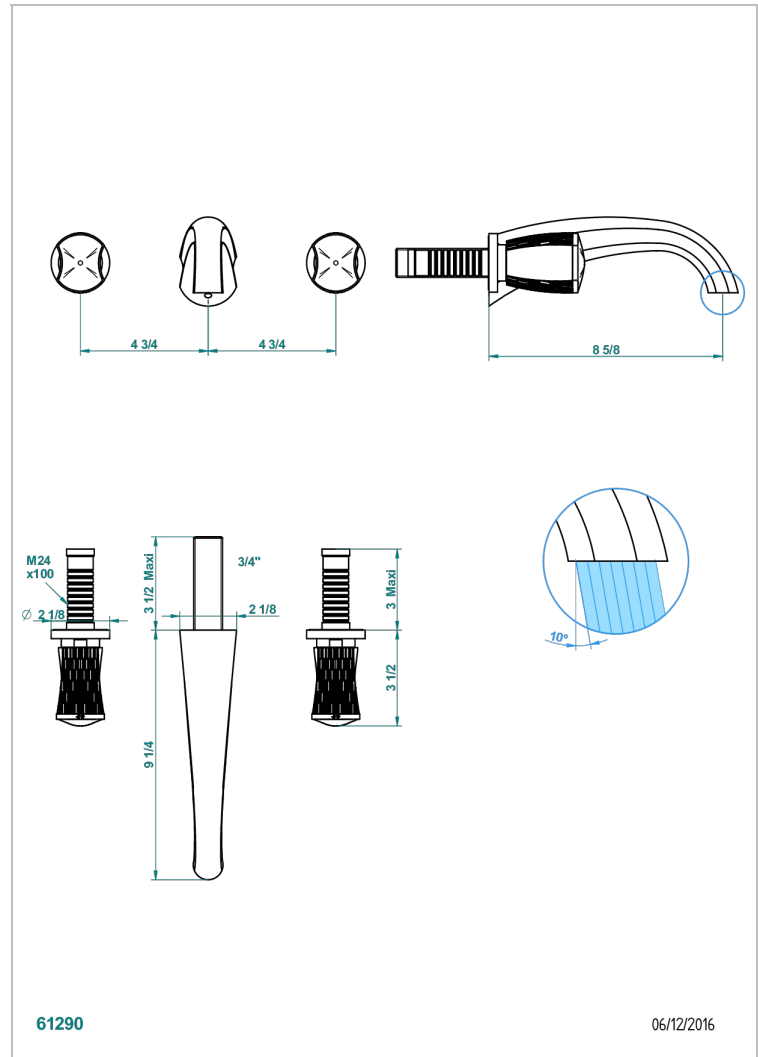

# INFINI WHITE PORCELAIN WITH GOLD DECOR

U2F-41SGB

Trim only for wall mounted 3-hole bath mixer

THG<sup>®</sup>  
PARIS

## CARACTERÍSTICAS

- Infini White Porcelain with Gold decor
- Trim only for wall mounted 3-hole bath mixer

## PRODUCTOS RELACIONADOS

- Ref. G00-40AC Rough parts for wall mounted 3 hole mixer, cross handle version
- Ref. G00-40AM Rough parts for wall mounted 3 hole mixer, lever handle version