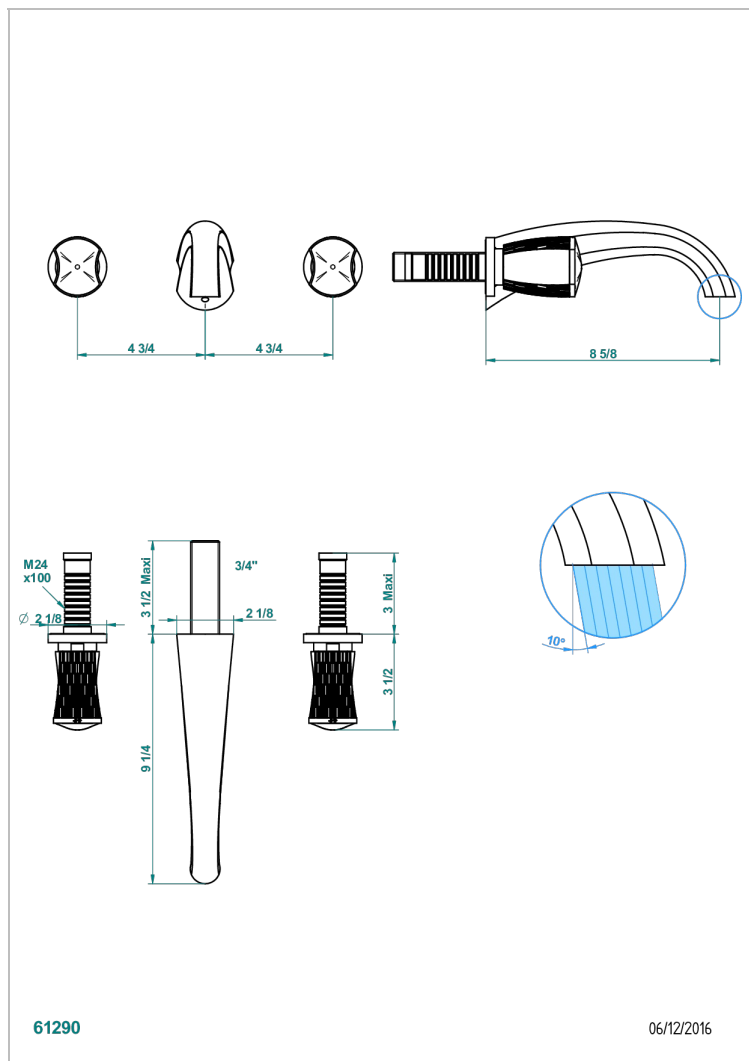

INFINI WHITE PORCELAIN WITH GOLD DECOR

U2F-41SGB

Trim only for wall mounted 3-hole bath mixer

61290

06/12/2016

CHARACTERISTIC

- Infini White Porcelain with Gold decor
- Trim only for wall mounted 3-hole bath mixer

RELATED SKU'S

- Ref. G00-40AC Rough parts for wall mounted 3 hole mixer, cross handle version
- Ref. G00-40AM Rough parts for wall mounted 3 hole mixer, lever handle version

AVAILABLE FINITIONS

Antique nickel - H28
Black ceram - D30
Blush PVD - H62
Brass color PVD - H49
Brown bronze color PVD - F33
Gold color PVD - H52